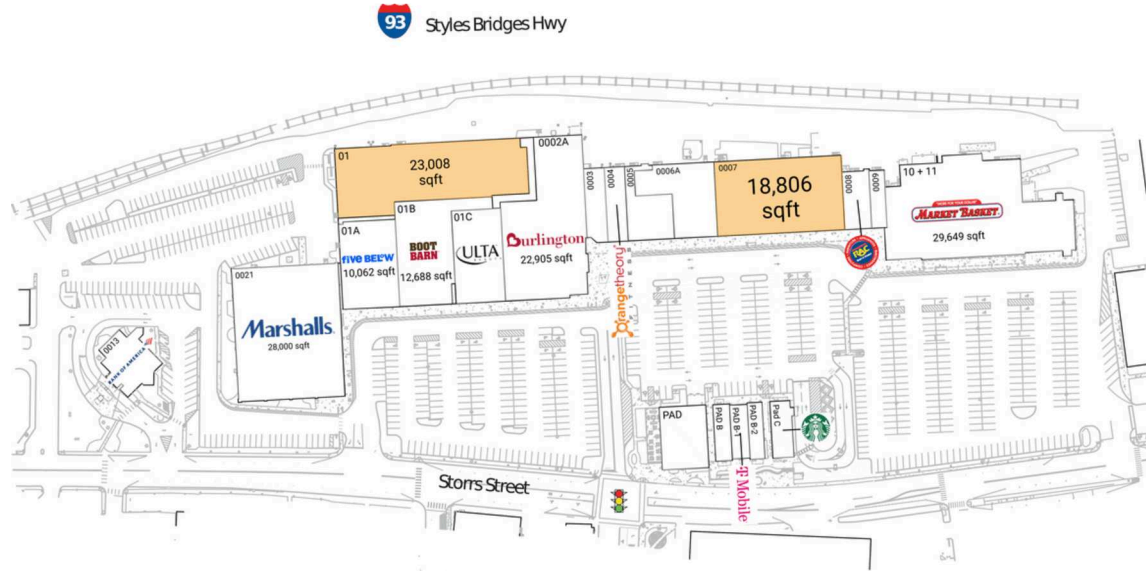

Capitol Shopping Center

Concord, NH

43.2042, -71.5334

50 Storrs Street | Concord, NH 03301-4837

Center Size: 196,542 SF

Demographics	3 Mile	7 Mile	20 Mile
	29,463	67,112	360,455
	12,636	27,135	142,574
	\$89,968	\$98,402	\$97,390

High visibility from 69,000+ vehicles daily on I-93

Located within walking distance of the densely populated area of downtown Concord and the New Hampshire Capitol offices

Strong lineup of regional and national retailers including Market Basket, Marshalls, Burlington Stores and New Hampshire Liquor & Wine Outlet

Capitol Shopping Center

Concord, NH

43.2042, -71.5334

50 Storrs Street | Concord, NH 03301-4837

Available Space

01	23,008 SF
0007	18,806 SF

Current Retailers

PAD	110 Grill	6,000 SF
PAD B	Playa Bowls	1,600 SF
PAD B-1	T-Mobile	1,930 SF
PAD B-2	Xfinity and/or Comcast	1,800 SF
Pad C	Starbucks	2,325 SF
01A	Five Below	10,062 SF
01B	Boot Barn	12,688 SF
01C	Ulta Beauty	9,205 SF
0002A	Burlington	22,905 SF
0003	Sun Tan City	3,210 SF
0004	Orangetheory Fitness	3,000 SF
0005	Bellavii Beauty Lounge	5,000 SF
0006A	New Hampshire State Liquor Store	8,300 SF
0008	Rent-A-Center	3,096 SF
0009	Sal's Just Pizza	2,546 SF
10 + 11	Market Basket	29,649 SF
0013	Bank of America	4,200 SF
0021	Marshalls	28,000 SF