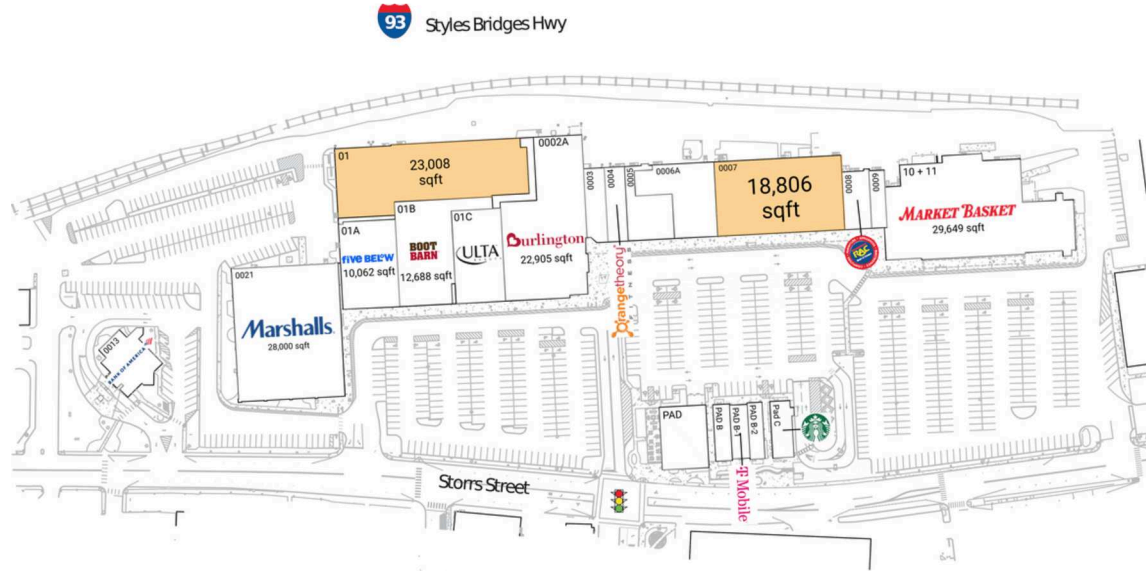

Market Basket-anchored center with top national brands including Marshalls, Burlington Stores, Five Below, Boot Barn, Ulta Beauty, Orangetheory Fitness & Starbucks

High visibility from 69,000+ vehicles daily on I-93 (Kalibrate 2021)

Located within walking distance of the downtown Concord, the New Hampshire Capitol offices and surrounded by a strong daytime population of 63,865 within 3-miles

Close proximity to 345-bed Concord Hospital (Dept of Homeland Security)

Capitol Shopping Center

Concord, NH

43.2042, -71.5334

50 Storrs Street | Concord, NH 03301-4837

Available Space

01	23,008 SF
0007	18,806 SF

Current Retailers

PAD	110 Grill	6,000 SF
PAD B	Playa Bowls	1,600 SF
PAD B-1	T-Mobile	1,930 SF
PAD B-2	Xfinity and/or Comcast	1,800 SF
Pad C	Starbucks	2,325 SF
01A	Five Below	10,062 SF
01B	Boot Barn	12,688 SF
01C	Ulta Beauty	9,205 SF
0002A	Burlington	22,905 SF
0003	Sun Tan City	3,210 SF
0004	Orangetheory Fitness	3,000 SF
0005	Bellavii Beauty Lounge	5,000 SF
0006A	New Hampshire State Liquor Store	8,300 SF
0008	Rent-A-Center	3,096 SF
0009	Sal's Just Pizza	2,546 SF
10 + 11	Market Basket	29,649 SF
0013	Bank of America	4,200 SF
0021	Marshalls	28,000 SF