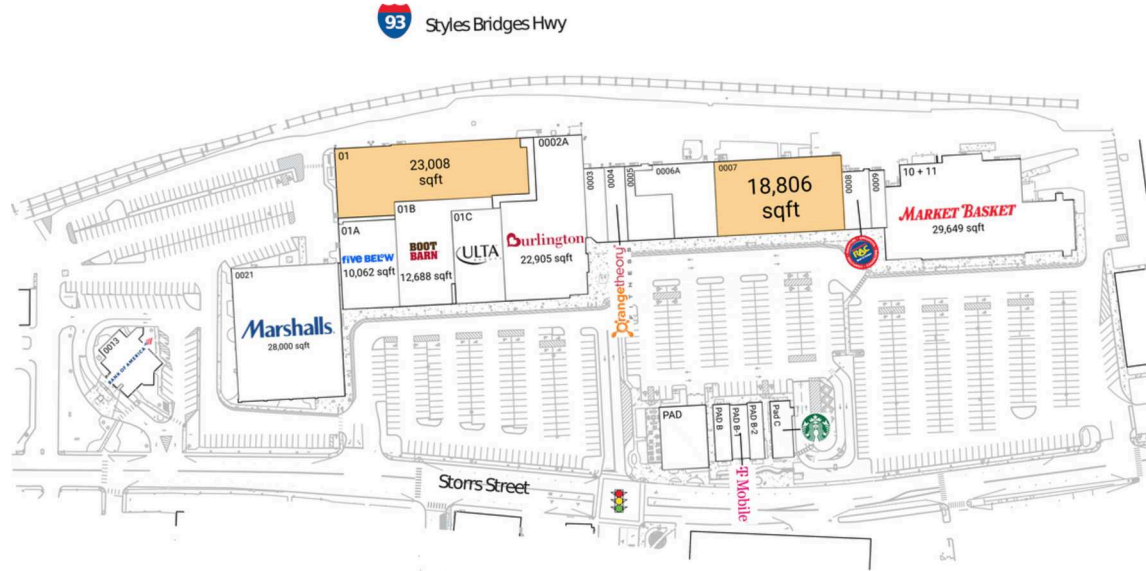

Market Basket-anchored center with top national brands including Marshalls, Burlington Stores, Five Below, Boot Barn, Ulta Beauty, Orangetheory Fitness & Starbucks

High visibility from 69,000+ vehicles daily on I-93 (Kalibrate 2021)

Located within walking distance of the downtown Concord, the New Hampshire Capitol offices and surrounded by a strong daytime population of 63,865 within 3-miles

Close proximity to 345-bed Concord Hospital (Dept of Homeland Security)

## Available Space

01	23,008 SF
0007	18,806 SF

## Current Retailers

PAD	110 Grill	6,000 SF
PAD B	Playa Bowls	1,600 SF
PAD B-1	T-Mobile	1,930 SF
PAD B-2	Xfinity and/or Comcast	1,800 SF
Pad C	Starbucks	2,325 SF
01A	Five Below	10,062 SF
01B	Boot Barn	12,688 SF
01C	Ulta Beauty	9,205 SF
0002A	Burlington	22,905 SF
0003	Sun Tan City	3,210 SF
0004	Orangetheory Fitness	3,000 SF
0005	Bellavii Beauty Lounge	5,000 SF
0006A	New Hampshire State Liquor Store	8,300 SF
0008	Rent-A-Center	3,096 SF
0009	Sal's Just Pizza	2,546 SF
10 + 11	Market Basket	29,649 SF
0013	Bank of America	4,200 SF
0021	Marshalls	28,000 SF