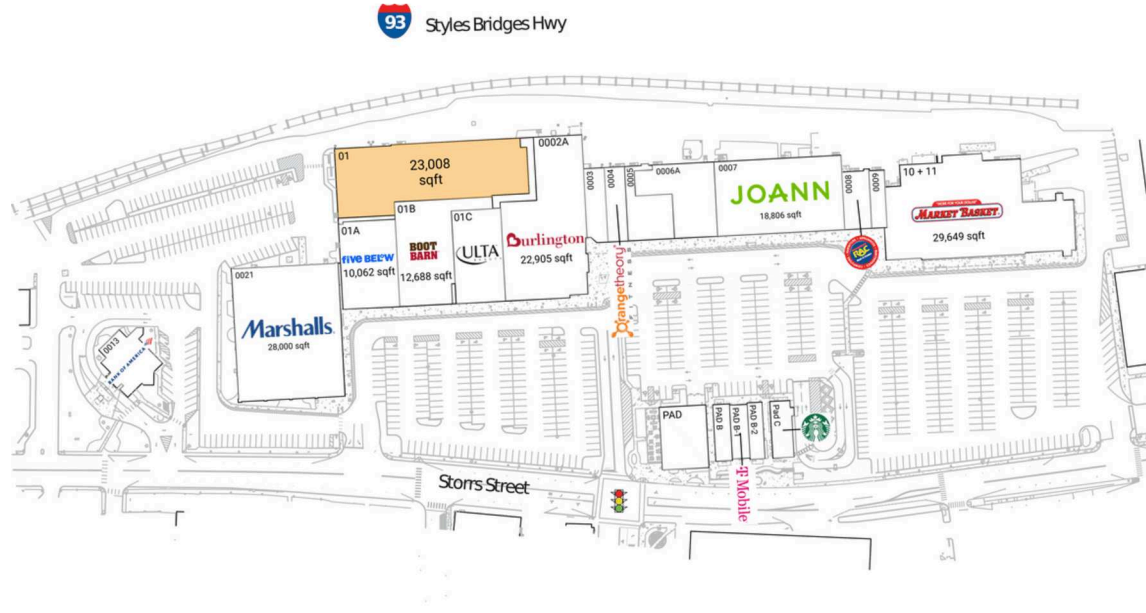

Capitol Shopping Center

Concord, NH

43.2042, -71.5334
50 Storrs Street | Concord, NH 03301-4837

Available Space

01 23,008 SF

Current Retailers

PAD	110 Grill	6,000 SF
PAD B	Playa Bowls	1,600 SF
PAD B-1	T-Mobile	1,930 SF
PAD B-2	Xfinity And/Or Comcast	1,800 SF
Pad C	Starbucks	2,325 SF
01A	Five Below	10,062 SF
01B	Boot Barn	12,688 SF
01C	Ulta Beauty	9,205 SF
0002A	Burlington	22,905 SF
0003	Sun Tan City	3,210 SF
0004	Orangetheory Fitness	3,000 SF
0005	Bellavii Beauty Lounge	5,000 SF
0006A	New Hampshire State Liquor Store	8,300 SF
0007	JOANN Fabric And Craft Stores	18,806 SF
0008	Rent-A-Center	3,096 SF
0009	Sal's Just Pizza	2,546 SF
10 + 11	Market Basket	29,649 SF
0013	Bank Of America	4,200 SF
0021	Marshalls	28,000 SF