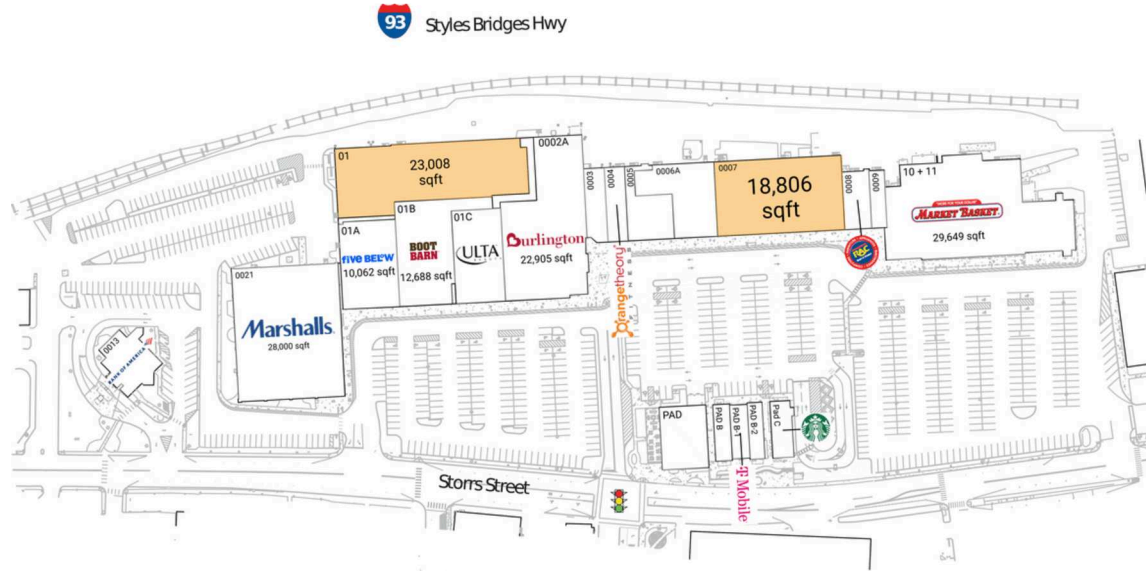

Capitol Shopping Center

Concord, NH

43.2042, -71.5334
50 Storrs Street | Concord, NH 03301-4837

Available Space

01	23,008 SF
0007	18,806 SF

Current Retailers

PAD	110 Grill	6,000 SF
PAD B	Playa Bowls	1,600 SF
PAD B-1	T-Mobile	1,930 SF
PAD B-2	Xfinity And/Or Comcast	1,800 SF
Pad C	Starbucks	2,325 SF
01A	Five Below	10,062 SF
01B	Boot Barn	12,688 SF
01C	Ulta Beauty	9,205 SF
0002A	Burlington	22,905 SF
0003	Sun Tan City	3,210 SF
0004	Orangetheory Fitness	3,000 SF
0005	Bellavii Beauty Lounge	5,000 SF
0006A	New Hampshire State Liquor Store	8,300 SF
0008	Rent-A-Center	3,096 SF
0009	Sal's Just Pizza	2,546 SF
10 + 11	Market Basket	29,649 SF
0013	Bank Of America	4,200 SF
0021	Marshalls	28,000 SF