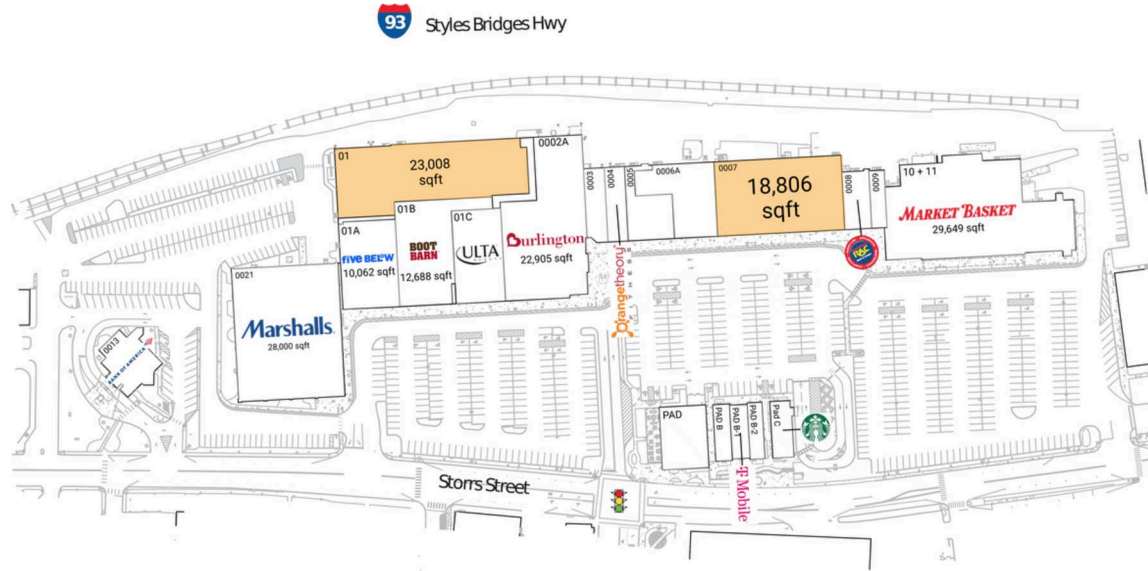

Capitol Shopping Center

Concord, NH

43.2042, -71.5334
50 Storrs Street | Concord, NH 03301-4837

Available Space

01	23,008 SF
0007	18,806 SF

Current Retailers

PAD	110 Grill	6,000 SF
PAD B	Playa Bowls	1,600 SF
PAD B-1	T-Mobile	1,930 SF
PAD B-2	Xfinity And/Or Comcast	1,800 SF
Pad C	Starbucks	2,325 SF
01A	Five Below	10,062 SF
01B	Boot Barn	12,688 SF
01C	Ulta Beauty	9,205 SF
0002A	Burlington	22,905 SF
0003	Sun Tan City	3,210 SF
0004	Orangetheory Fitness	3,000 SF
0005	Bellavii Beauty Lounge	5,000 SF
0006A	New Hampshire State Liquor Store	8,300 SF
0008	Rent-A-Center	3,096 SF
0009	Sal's Just Pizza	2,546 SF
10 + 11	Market Basket	29,649 SF
0013	Bank Of America	4,200 SF
0021	Marshalls	28,000 SF