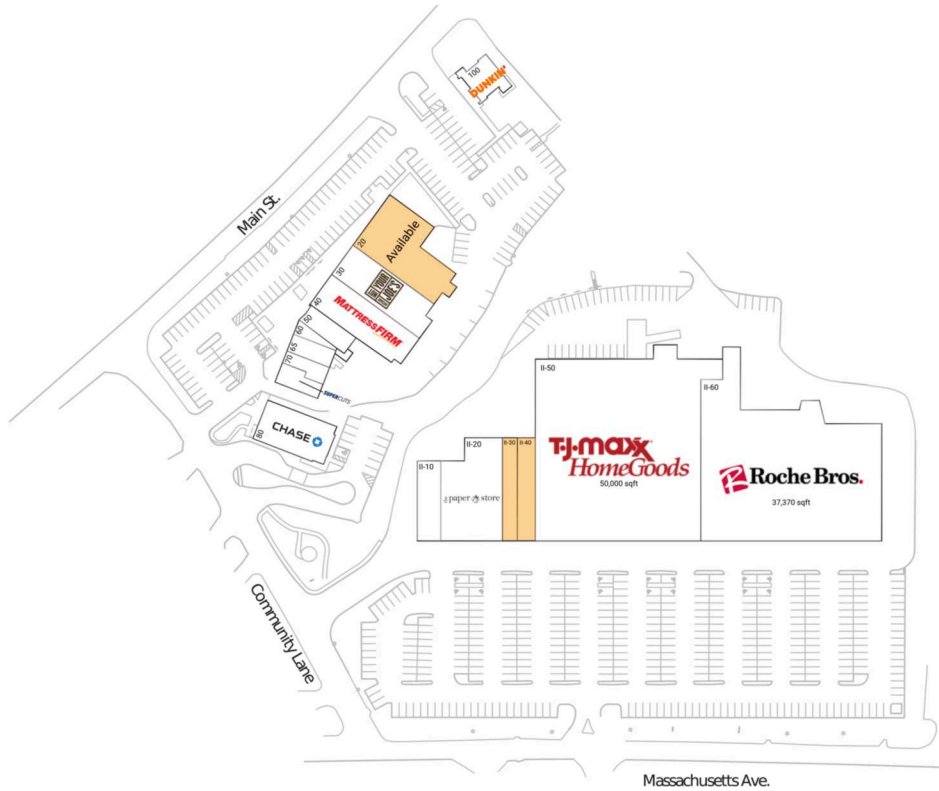

Acton Plaza

Boston-Cambridge-Newton, MA-NH

42.475, -71.4497

201-307 Main St & 274 Massachusetts Ave | Acton, MA 01720

Available Space

II-30	2,210 SF
II-40	2,990 SF
20	8,400 SF

Current Retailers

II-10	Achieve Physical Therapy	3,000 SF
II-20	The Paper Store	9,463 SF
II-50	T.J. Maxx & HomeGoods	50,000 SF
II-60	Roche Bros.	37,370 SF
30	Not Your Average Joe's	6,103 SF
40	Mattress Firm	5,208 SF
50	Santa Fe Burrito Grill	0 SF
60	T.C. Lando's	748 SF
65	Verizon Wireless	1,330 SF
70	Unique Nails	0 SF
75	Supercuts	1,329 SF
80	Chase	4,943 SF
100	Dunkin'	1,925 SF