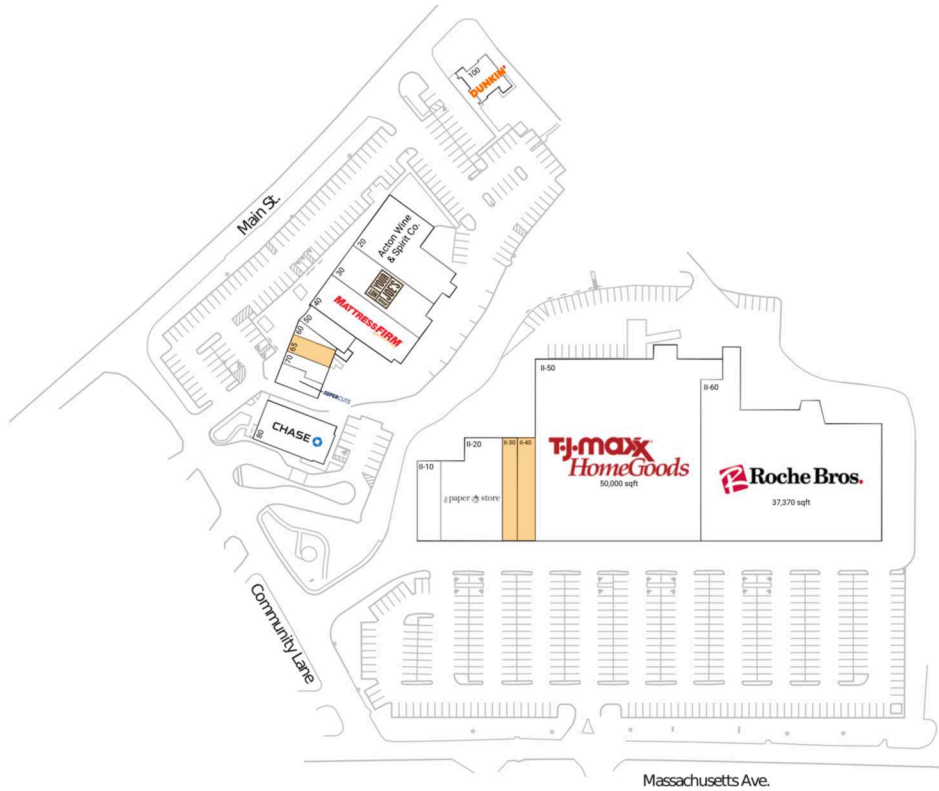

Acton Plaza

Boston-Cambridge-Newton, MA-NH

42.475, -71.4497

201-307 Main St & 274 Massachusetts Ave | Acton, MA 01720

Available Space

II-30	2,210 SF
II-40	2,990 SF
65	1,330 SF

Current Retailers

II-10	Achieve Physical Therapy	3,000 SF
II-20	The Paper Store	9,463 SF
II-50	T.J. Maxx & HomeGoods	50,000 SF
II-60	Roche Bros.	37,370 SF
20	Acton Wine & Spirit Co.	8,400 SF
30	Not Your Average Joe's	6,103 SF
40	Mattress Firm	5,208 SF
50	Santa Fe Burrito Grill	0 SF
60	T.C. Lando's	748 SF
70	Unique Nails	0 SF
75	Supercuts	1,329 SF
80	Chase	4,943 SF
100	Dunkin'	1,925 SF