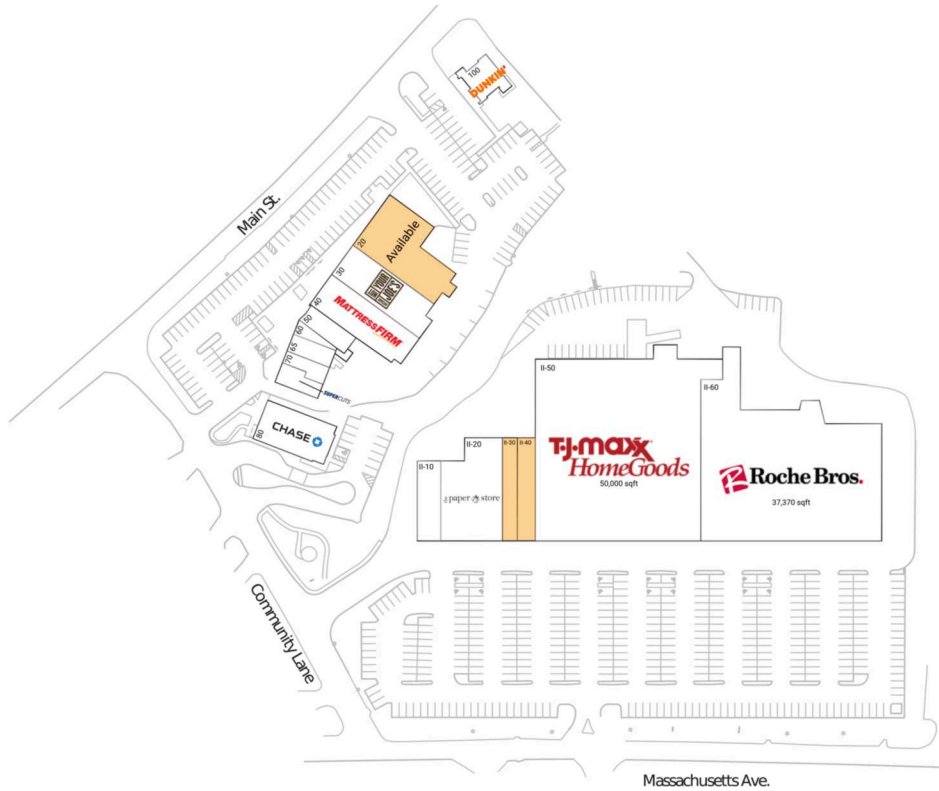

# Acton Plaza

Boston-Cambridge-Newton, MA-NH

42.475, -71.4497

201-307 Main St & 274 Massachusetts Ave | Acton, MA 01720

## Available Space

II-30	2,210 SF
II-40	2,990 SF
20	8,400 SF

## Current Retailers

II-10	Achieve Physical Therapy	3,000 SF
II-20	The Paper Store	9,463 SF
II-50	T.J. Maxx & HomeGoods	50,000 SF
II-60	Roche Bros.	37,370 SF
30	Not Your Average Joe's	6,103 SF
40	Mattress Firm	5,208 SF
50	Santa Fe Burrito Grill	0 SF
60	T.C. Lando's	748 SF
65	Verizon Wireless	1,330 SF
70	Unique Nails	0 SF
75	Supercuts	1,329 SF
80	Chase	4,943 SF
100	Dunkin'	1,925 SF