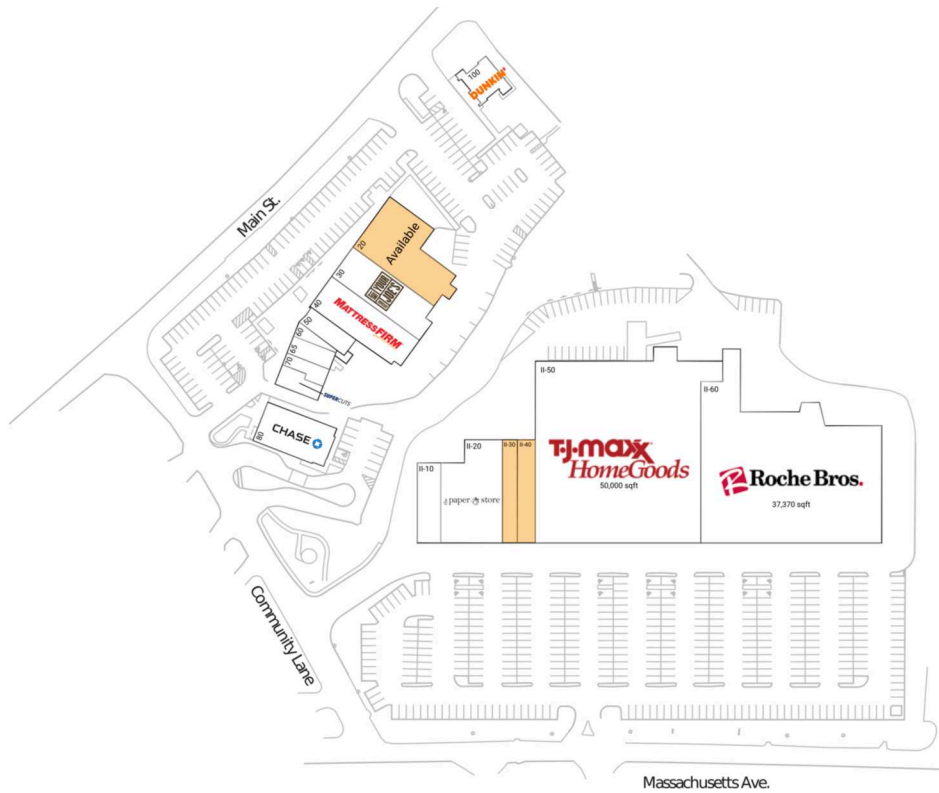

Acton Plaza

Boston-Cambridge-Newton, MA-NH

42.475, -71.4497

201-307 Main St & 274 Massachusetts Ave | Acton, MA 01720

Available Space

II-30	2,210 SF
II-40	2,990 SF
20	8,400 SF

Current Retailers

II-10	Achieve Physical Therapy	3,000 SF
II-20	The Paper Store	9,463 SF
II-50	T.J. Maxx & HomeGoods	50,000 SF
II-60	Roche Bros.	37,370 SF
30	Not Your Average Joe's	6,103 SF
40	Mattress Firm	5,208 SF
50	Santa Fe Burrito Grill	0 SF
60	T.C. Lando's	748 SF
65	Verizon Wireless	1,330 SF
70	Unique Nails	0 SF
75	Supercuts	1,329 SF
80	Chase	4,943 SF
100	Dunkin'	1,925 SF