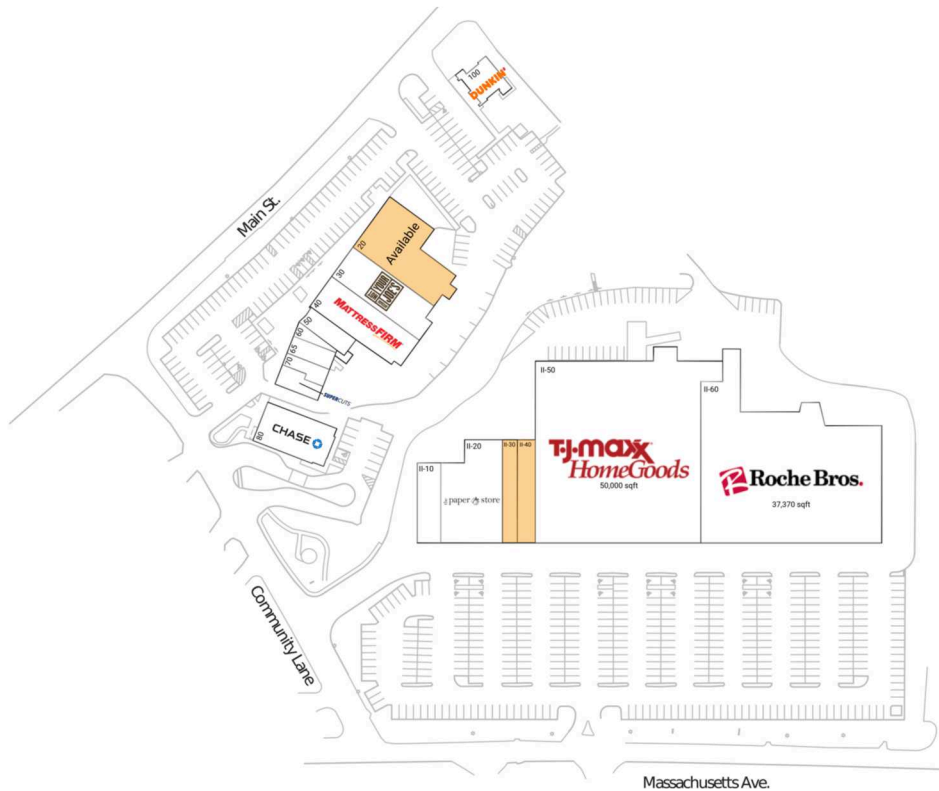

# Acton Plaza

Boston-Cambridge-Newton, MA-NH

42.475, -71.4497

201-307 Main St & 274 Massachusetts Ave | Acton, MA 01720

## Available Space

II-30	2,210 SF
II-40	2,990 SF
20	8,400 SF

## Current Retailers

II-10	Achieve Physical Therapy	3,000 SF
II-20	The Paper Store	9,463 SF
II-50	T.J. Maxx & HomeGoods	50,000 SF
II-60	Roche Bros.	37,370 SF
30	Not Your Average Joe's	6,103 SF
40	Mattress Firm	5,208 SF
50	Santa Fe Burrito Grill	0 SF
60	T.C. Lando's	748 SF
65	Verizon Wireless	1,330 SF
70	Unique Nails	0 SF
75	Supercuts	1,329 SF
80	Chase	4,943 SF
100	Dunkin'	1,925 SF