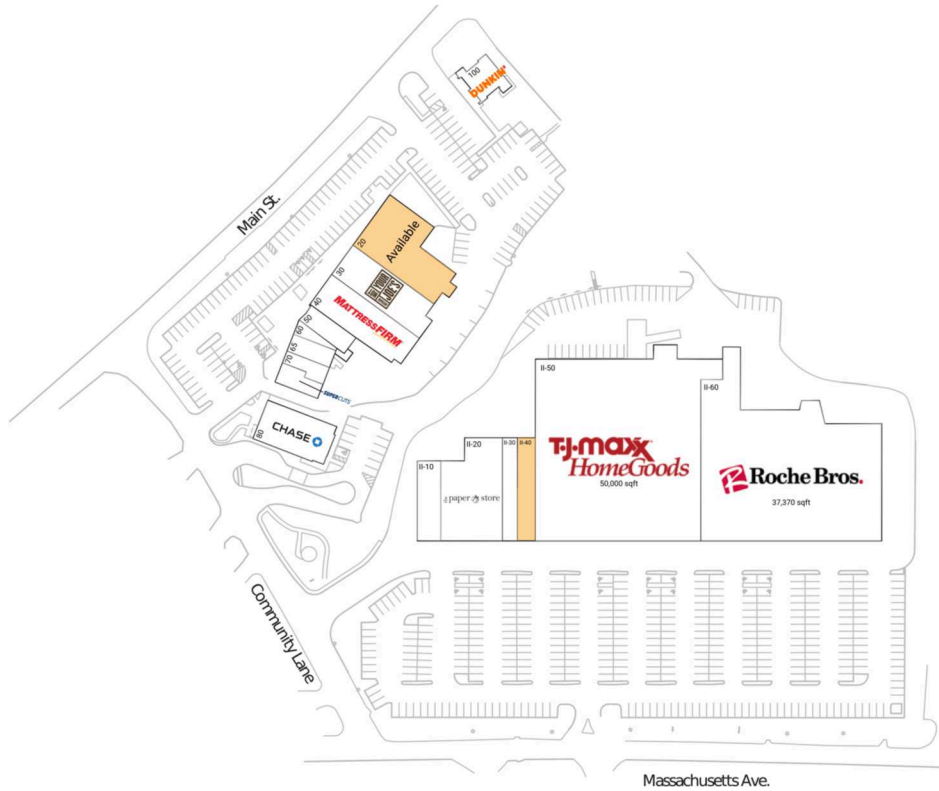

Acton Plaza

Boston-Cambridge-Newton, MA-NH

42.475, -71.4497

201-307 Main St & 274 Massachusetts Ave | Acton, MA 01720

Available Space

II-40	2,990 SF
20	8,400 SF

Current Retailers

II-10	Achieve Physical Therapy	3,000 SF
II-20	The Paper Store	9,463 SF
II-30	Btone FITNESS	2,210 SF
II-50	T.J. Maxx & HomeGoods	50,000 SF
II-60	Roche Bros.	37,370 SF
30	Not Your Average Joe's	6,103 SF
40	Mattress Firm	5,208 SF
50	Santa Fe Burrito Grill	0 SF
60	T.C. Lando's	748 SF
65	Verizon Wireless	1,330 SF
70	Unique Nails	0 SF
75	Supercuts	1,329 SF
80	Chase	4,943 SF
100	Dunkin'	1,925 SF