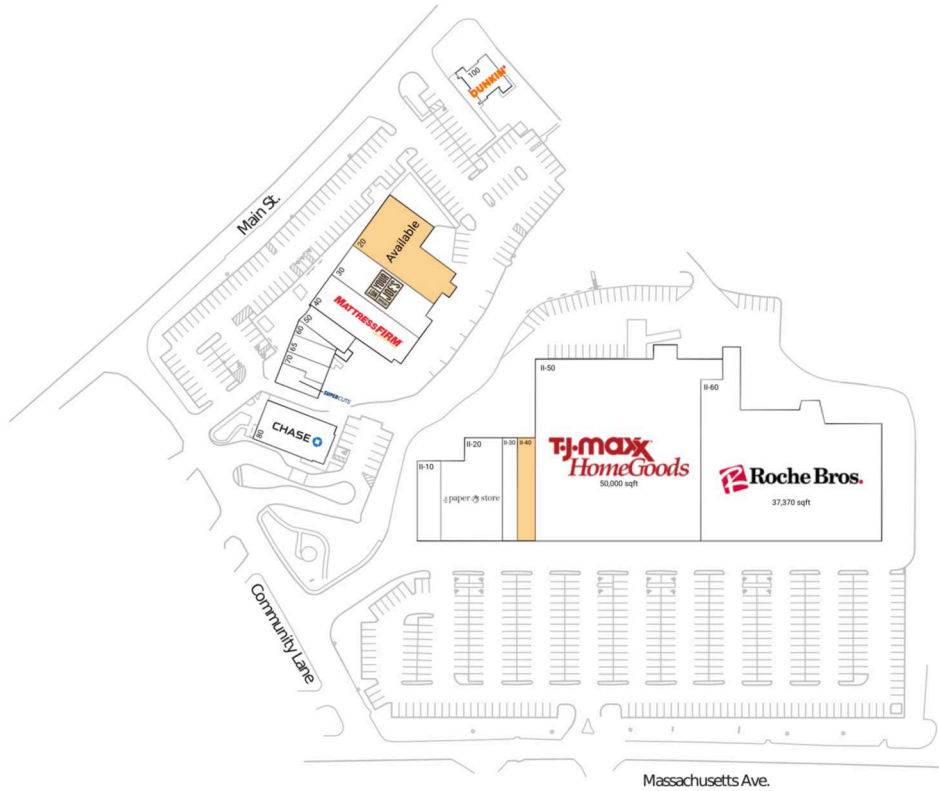

# Acton Plaza

Boston-Cambridge-Newton, MA-NH

42.475, -71.4497

201-307 Main St & 274 Massachusetts Ave | Acton, MA 01720

## Available Space

II-40	2,990 SF
20	8,400 SF

## Current Retailers

II-10	Achieve Physical Therapy	3,000 SF
II-20	The Paper Store	9,463 SF
II-30	Btone FITNESS	2,210 SF
II-50	T.J. Maxx & HomeGoods	50,000 SF
II-60	Roche Bros.	37,370 SF
30	Not Your Average Joe's	6,103 SF
40	Mattress Firm	5,208 SF
50	Santa Fe Burrito Grill	0 SF
60	T.C. Lando's	748 SF
65	Verizon Wireless	1,330 SF
70	Unique Nails	0 SF
75	Supercuts	1,329 SF
80	Chase	4,943 SF
100	Dunkin'	1,925 SF