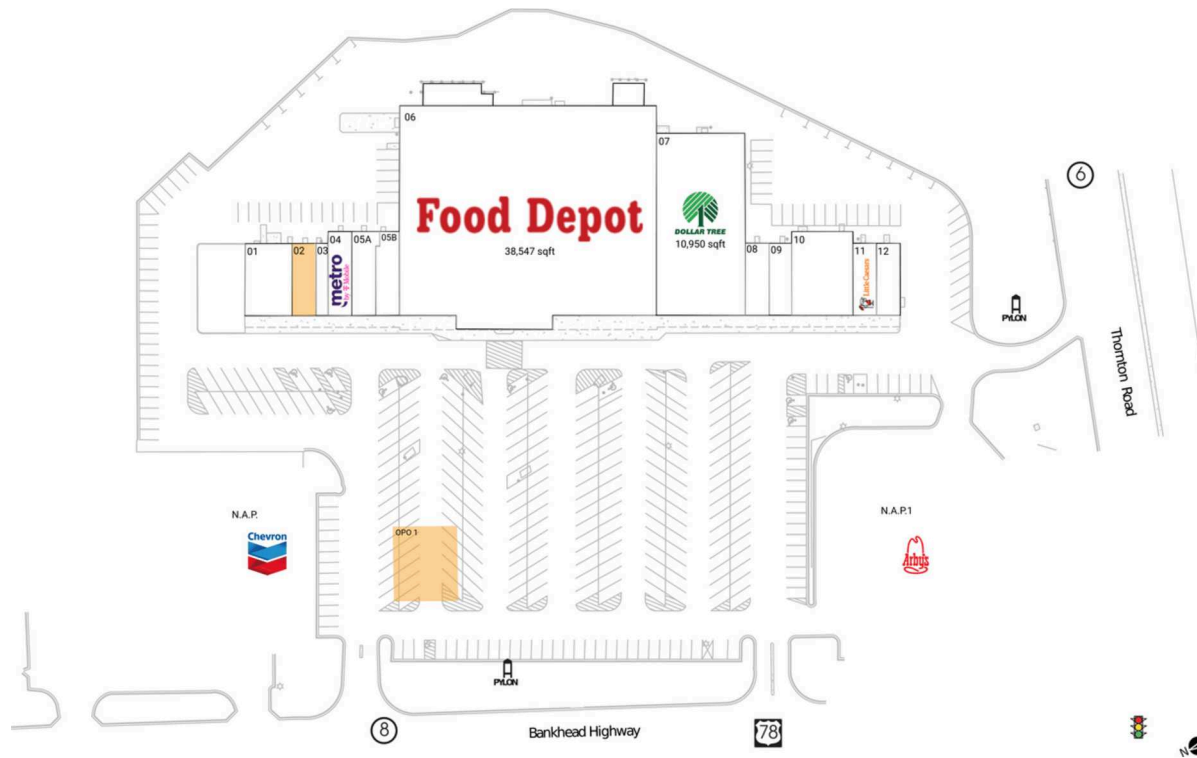

Sweetwater Village

Atlanta-Sandy Springs-Roswell, GA

33.798, -84.6412
3030 Bankhead Highway | Austell, GA 30168

Available Space

OPO 1	0 SF
O2	1,200 SF

Current Retailers

N.A.P.	Chevron	0 SF
N.A.P.1	Arby's	0 SF
01	Great Wall Chinese Restaurant	2,400 SF
03	Calidad Insurance	600 SF
04	Metro By T-Mobile	1,400 SF
05A	Ariel Barber & Salon	1,450 SF
05B	Don Churro Latin Flavors Y Mas	1,350 SF
06	Food Depot	38,547 SF
07	Dollar Tree	10,950 SF
08	Power Nails	1,200 SF
09	Touchdown Wings	1,200 SF
10	Beauty Emporium	3,500 SF
11	Little Caesars Pizza	1,200 SF
12	C & N Cleaners	1,200 SF