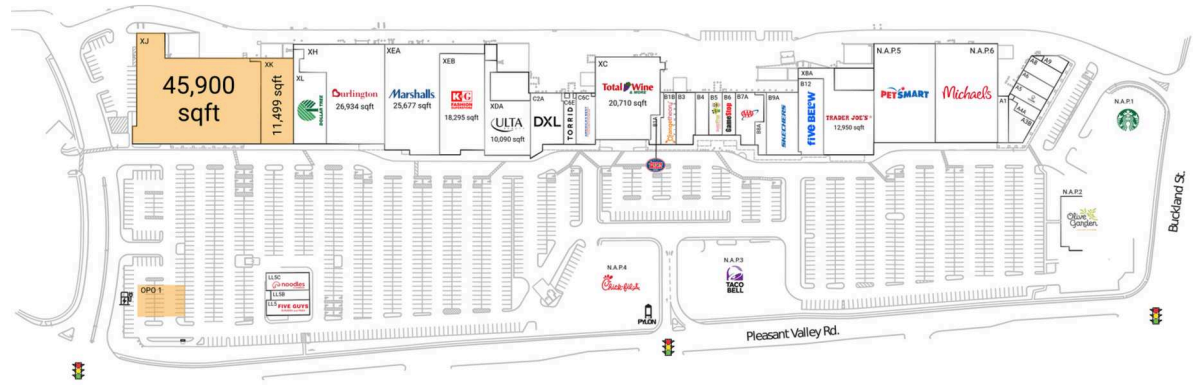

The Plaza at Buckland Hills

Hartford-West Hartford-East Hartford, CT

41.8061, -72.5599
1470 Pleasant Valley Road | Manchester, CT 06042

Available Space

OPO 1	0 SF
XJ	45,900 SF
XK	11,499 SF

Current Retailers

A1	Between Roun	2,075 SF
A3B	Hot Table Panini	2,696 SF
A4A	Playa Bowls	1,312 SF
A5	Crumbl Cookies	1,746 SF
A6	Vacuums And More	2,200 SF
A8	Aroma Body	2,563 SF
A9	#1 Nail And Spa	1,101 SF
B12	Five Below	8,135 SF
B1A	Jersey Mike's Subs	1,251 SF
B1B	Orangetheory Fitness	3,023 SF
B3	PM Pediatrics	4,493 SF
B4	Salsa Fresca	2,446 SF
B5	Sweet Frog Frozen Yogurt	2,295 SF
B6	GameStop	2,192 SF
B7A	AAA	4,658 SF
B8A	Sally Beauty Supply	1,800 SF
B9A	SKECHERS	8,013 SF
C2A	DXL	7,538 SF
C6C	America's Best Contacts & Eyeglasses	4,424 SF
C6E	Torrid	2,571 SF
LL5	Five Guys	2,200 SF
LL5B	Pokemoto	1,400 SF
LL5C	Noodles & Company	2,300 SF
N.A.P.1	Starbucks	0 SF
N.A.P.2	Olive Garden	0 SF
N.A.P.3	Taco Bell	0 SF
N.A.P.4	Chick-fil-A	0 SF
N.A.P.5	PetSmart	25,000 SF
N.A.P.6	Michaels	25,000 SF
XBA	Trader Joe's	12,950 SF
XC	Total Wine & More	20,710 SF
XDA	Ulta Beauty	10,090 SF
XEA	Marshalls	25,677 SF
XEB	K&G Fashion Superstore	18,295 SF
XH	Burlington	26,934 SF
XL	Dollar Tree	10,066 SF