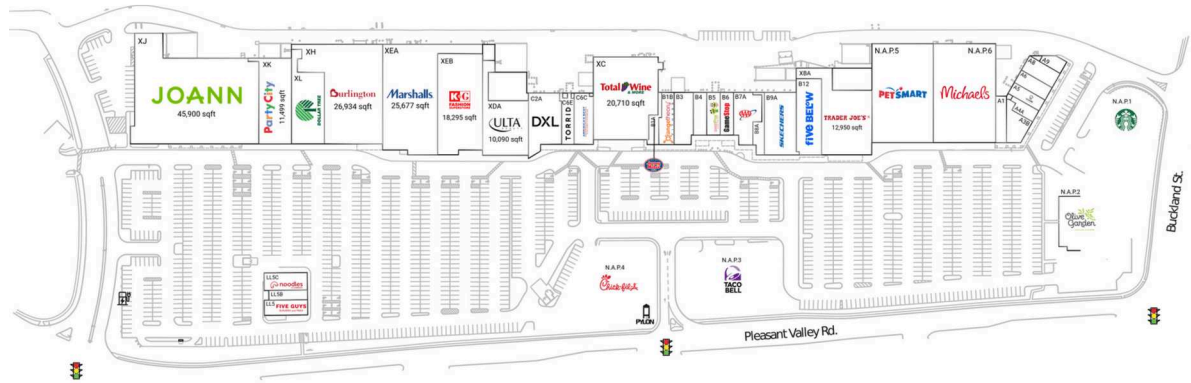

Plaza at Buckland Hills

Hartford-East Hartford-Middletown, CT

41.8061, -72.5599
1470 Pleasant Valley Road | Manchester, CT 06042

Current Retailers

A1	Between Roun	2,075 SF
A3B	Hot Table Panini	2,696 SF
A4A	Playa Bowls	1,312 SF
A5	Crumbl Cookies	1,746 SF
A6	Vacuums And More	2,200 SF
A8	Aroma Body	2,563 SF
A9	#1 Nail And Spa	1,101 SF
B12	Five Below	8,135 SF
B1A	Jersey Mike's Subs	1,251 SF
B1B	Orangetheory Fitness	3,023 SF
B3	PM Pediatrics	4,493 SF
B4	Salsa Fresca	2,446 SF
B5	Sweet Frog Frozen Yogurt	2,295 SF
B6	GameStop	2,192 SF
B7A	AAA	4,658 SF
B8A	Sally Beauty Supply	1,800 SF
B9A	SKECHERS	8,013 SF
C2A	DXL	7,538 SF
C6C	America's Best Contacts & Eyeglasses	4,424 SF
C6E	Torrid	2,571 SF
LL5	Five Guys	2,200 SF
LL5B	Pokemoto	1,400 SF
LL5C	Noodles & Company	2,300 SF
N.A.P.1	Starbucks	0 SF
N.A.P.2	Olive Garden	0 SF
N.A.P.3	Taco Bell	0 SF
N.A.P.4	Chick-fil-A	0 SF
N.A.P.5	PetSmart	25,000 SF
N.A.P.6	Michaels	25,000 SF
XBA	Trader Joe's	12,950 SF
XC	Total Wine & More	20,710 SF
XDA	Ulta Beauty	10,090 SF
XEA	Marshalls	25,677 SF
XEB	K&G Fashion Superstore	18,295 SF
XH	Burlington	26,934 SF
XJ	JOANN Fabric And Craft Stores	45,900 SF
XK	Party City	11,499 SF
XL	Dollar Tree	10,066 SF