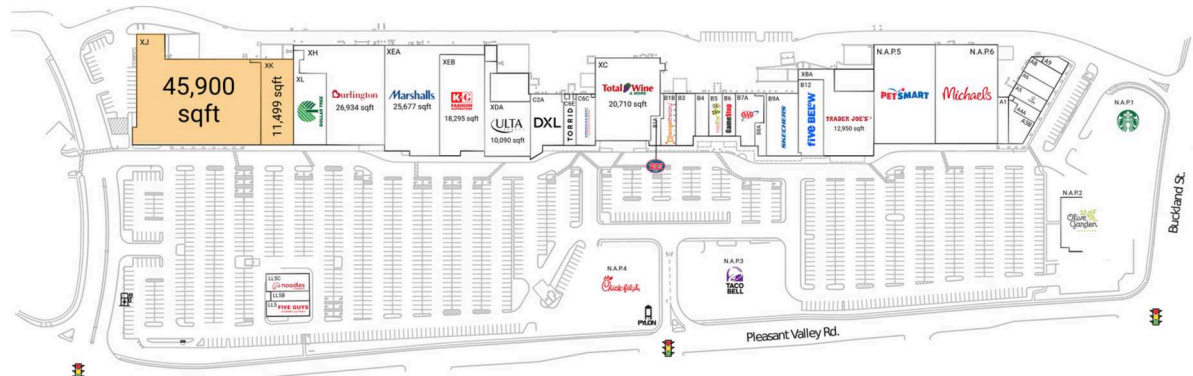

# The Plaza at Buckland Hills

Hartford-East Hartford-Middletown, CT

41.8061, -72.5599  
1470 Pleasant Valley Road | Manchester, CT 06042

## Available Space

XJ	45,900 SF
XK	11,499 SF

## Current Retailers

A1	Between Roun	2,075 SF
A3B	Hot Table Panini	2,696 SF
A4A	Playa Bowls	1,312 SF
A5	Crumbl Cookies	1,746 SF
A6	Vacuums And More	2,200 SF
A8	Aroma Body	2,563 SF
A9	#1 Nail And Spa	1,101 SF
B12	Five Below	8,135 SF
B1A	Jersey Mike's Subs	1,251 SF
B1B	Orangetheory Fitness	3,023 SF
B3	PM Pediatrics	4,493 SF
B4	Salsa Fresca	2,446 SF
B5	Sweet Frog Frozen Yogurt	2,295 SF
B6	GameStop	2,192 SF
B7A	AAA	4,658 SF
B8A	Sally Beauty Supply	1,800 SF
B9A	SKECHERS	8,013 SF
C2A	DXL	7,538 SF
C6C	America's Best Contacts & Eyeglasses	4,424 SF
C6E	Torrid	2,571 SF
LL5	Five Guys	2,200 SF
LL5B	Pokemoto	1,400 SF
LL5C	Noodles & Company	2,300 SF
N.A.P.1	Starbucks	0 SF
N.A.P.2	Olive Garden	0 SF
N.A.P.3	Taco Bell	0 SF
N.A.P.4	Chick-fil-A	0 SF
N.A.P.5	PetSmart	25,000 SF
N.A.P.6	Michaels	25,000 SF
XBA	Trader Joe's	12,950 SF
XC	Total Wine & More	20,710 SF
XDA	Ulta Beauty	10,090 SF
XEA	Marshalls	25,677 SF
XEB	K&G Fashion Superstore	18,299 SF
XH	Burlington	26,934 SF
XL	Dollar Tree	10,066 SF