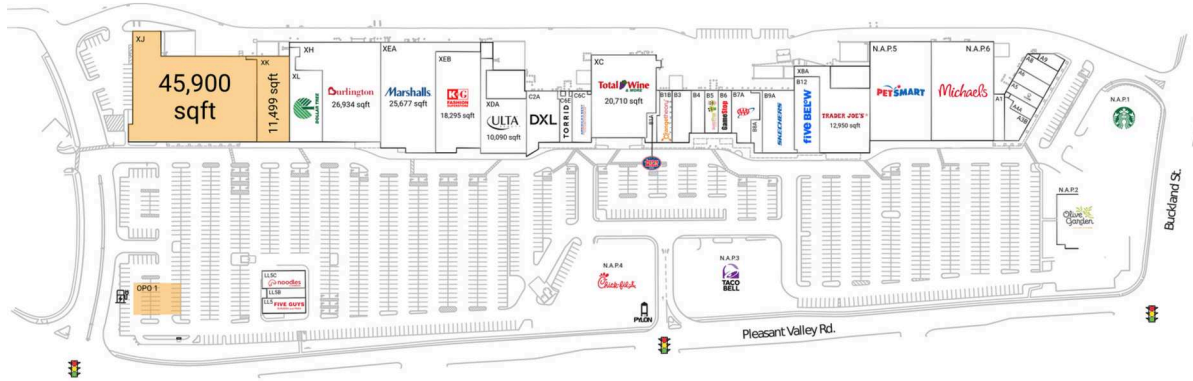

The Plaza at Buckland Hills

Hartford-East Hartford-Middletown, CT

41.8061, -72.5599
1470 Pleasant Valley Road | Manchester, CT 06042

Available Space

OPO 1	0 SF
XJ	45,900 SF
XK	11,499 SF

Current Retailers

A1	Between Roun	2,075 SF
A3B	Hot Table Panini	2,696 SF
A4A	Playa Bowls	1,312 SF
A5	Crumbl Cookies	1,746 SF
A6	Vacuums And More	2,200 SF
A8	Aroma Body	2,563 SF
A9	#1 Nail And Spa	1,101 SF
B12	Five Below	8,135 SF
B1A	Jersey Mike's Subs	1,251 SF
B1B	Orangetheory Fitness	3,023 SF
B3	PM Pediatrics	4,493 SF
B4	Salsa Fresca	2,446 SF
B5	Sweet Frog Frozen Yogurt	2,295 SF
B6	GameStop	2,192 SF
B7A	AAA	4,658 SF
B8A	Sally Beauty Supply	1,800 SF
B9A	SKECHERS	8,013 SF
C2A	DXL	7,538 SF
C6C	America's Best Contacts & Eyeglasses	4,424 SF
C6E	Torrid	2,571 SF
LL5	Five Guys	2,200 SF
LL5B	Pokemoto	1,400 SF
LL5C	Noodles & Company	2,300 SF
N.A.P.1	Starbucks	0 SF
N.A.P.2	Olive Garden	0 SF
N.A.P.3	Taco Bell	0 SF
N.A.P.4	Chick-fil-A	0 SF
N.A.P.5	PetSmart	25,000 SF
N.A.P.6	Michaels	25,000 SF
XBA	Trader Joe's	12,950 SF
XC	Total Wine & More	20,710 SF
XDA	Ulta Beauty	10,090 SF
XEA	Marshall's	25,677 SF
XEB	K&G Fashion Superstore	18,295 SF
XH	Burlington	26,934 SF
XL	Dollar Tree	10,066 SF