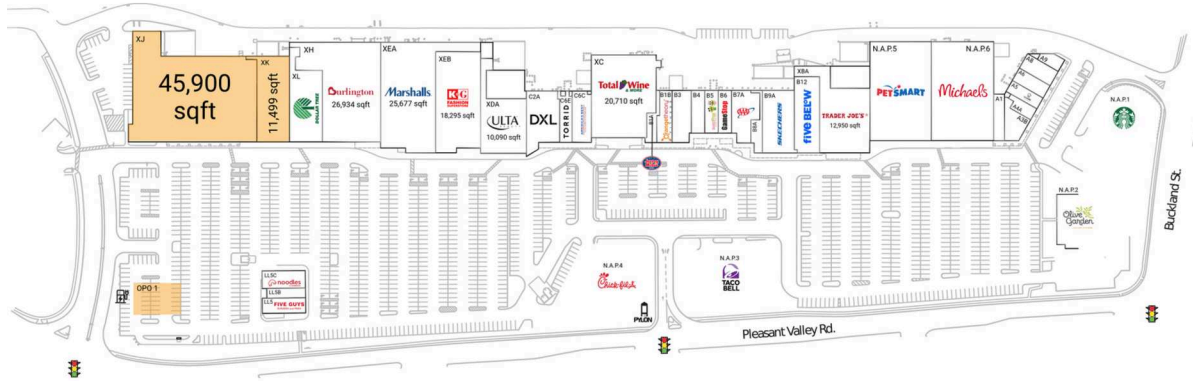

The Plaza at Buckland Hills

Hartford-East Hartford-Middletown, CT

41.8061, -72.5599
1470 Pleasant Valley Road | Manchester, CT 06042

Available Space

OPO 1	0 SF
XJ	45,900 SF
XK	11,499 SF

Current Retailers

A1	Between Roun	2,075 SF
A3B	Hot Table Panini	2,696 SF
A4A	Playa Bowls	1,312 SF
A5	Crumbl Cookies	1,746 SF
A6	Vacuums And More	2,200 SF
A8	Aroma Body	2,563 SF
A9	#1 Nail And Spa	1,101 SF
B12	Five Below	8,135 SF
B1A	Jersey Mike's Subs	1,251 SF
B1B	Orangetheory Fitness	3,023 SF
B3	PM Pediatrics	4,493 SF
B4	Salsa Fresca	2,446 SF
B5	Sweet Frog Frozen Yogurt	2,295 SF
B6	GameStop	2,192 SF
B7A	AAA	4,658 SF
B8A	Sally Beauty Supply	1,800 SF
B9A	SKECHERS	8,013 SF
C2A	DXL	7,538 SF
C6C	America's Best Contacts & Eyeglasses	4,424 SF
C6E	Torrid	2,571 SF
LL5	Five Guys	2,200 SF
LL5B	Pokemoto	1,400 SF
LL5C	Noodles & Company	2,300 SF
N.A.P.1	Starbucks	0 SF
N.A.P.2	Olive Garden	0 SF
N.A.P.3	Taco Bell	0 SF
N.A.P.4	Chick-fil-A	0 SF
N.A.P.5	PetSmart	25,000 SF
N.A.P.6	Michaels	25,000 SF
XBA	Trader Joe's	12,950 SF
XC	Total Wine & More	20,710 SF
XDA	Ulta Beauty	10,090 SF
XEA	Marshalls	25,677 SF
XEB	K&G Fashion Superstore	18,295 SF
XH	Burlington	26,934 SF
XL	Dollar Tree	10,066 SF