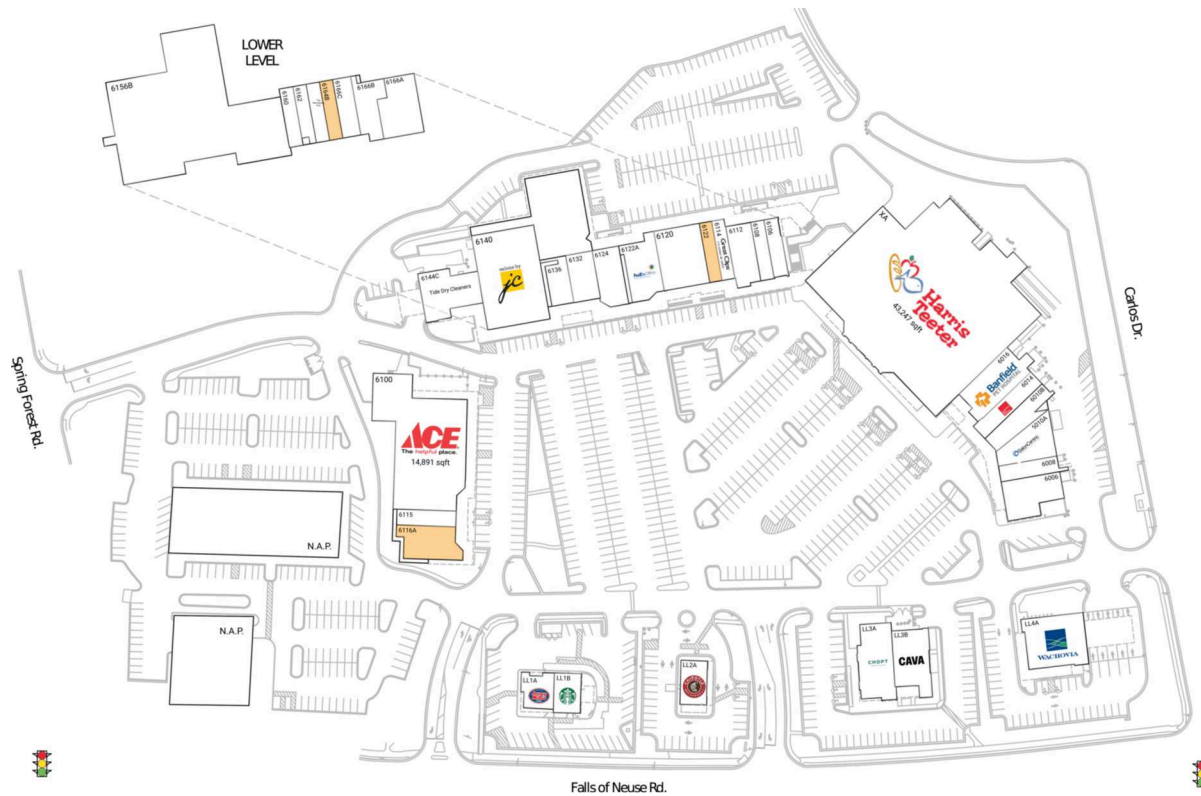

North Ridge Shopping Center - Raleigh

Raleigh-Cary, NC

35.8671, -78.6194
6169 Falls of Neuse Road | Raleigh, NC 27609

Available Space

6116A	3,004 SF
6122	1,419 SF
6164B	1,218 SF

Current Retailers

LL1A	Jersey Mike's Subs	1,769 SF
LL1B	Starbucks	1,718 SF
LL2A	Chipotle Mexican Grill	2,404 SF
LL3A	Chopt	3,783 SF
LL3B	CAVA	3,543 SF
LL4A	Wachovia Bank	5,400 SF
XA	Harris Teeter	43,247 SF
6006	Salt And Lime Cabo Grill	3,272 SF
6008	Tiramisu Cafe	1,500 SF
6010A	Salon Centric	2,896 SF
6010B	North Ridge Pub	2,451 SF
6014	European Wax Center	2,003 SF
6016	Banfield Pet Hospital	3,722 SF
6100	Ace Hardware	14,891 SF
6106	Mr.Poke	1,333 SF
6108	Pet Wants	1,278 SF
6112	Jalwa Indian Bistro	2,631 SF
6114	Great Clips	1,275 SF
6115	Buffalo Wild Wings 'GO'	1,402 SF
6120	Debby's Hallmark	4,389 SF
6122A	FedEx Office	3,000 SF
6124	Jun's World	2,516 SF
6132	Allure Nail Spa	2,046 SF
6136	Eyes On North Ridge	1,535 SF
6140	Salons By JC	9,540 SF
6144C	Tide Dry Cleaners	3,802 SF
6156B	O2 Fitness Club	26,971 SF
6160	Mr. Vape	1,282 SF
6162	Shez Lash	1,194 SF
6164A	The Winchester Pub	1,275 SF
6166A	Irish Dance Studio	3,558 SF
6166B	Danz Insanity	2,367 SF
6166C	Have I Cut You Yet	1,738 SF