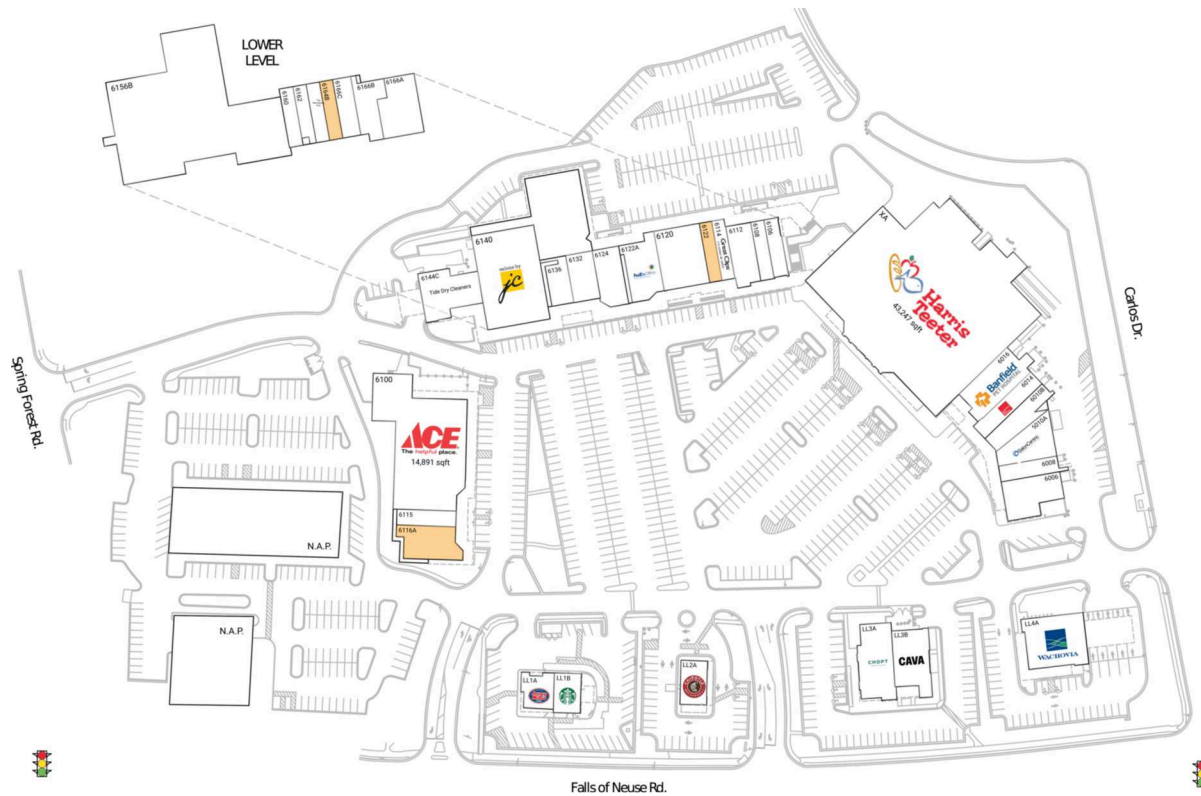

# North Ridge Shopping Center - Raleigh

Raleigh-Cary, NC

35.8671, -78.6194  
6169 Falls of Neuse Road | Raleigh, NC 27609

## Available Space

6116A	3,004 SF
6122	1,419 SF
6164B	1,218 SF

## Current Retailers

LL1A	Jersey Mike's Subs	1,769 SF
LL1B	Starbucks	1,718 SF
LL2A	Chipotle Mexican Grill	2,404 SF
LL3A	Chopt	3,783 SF
LL3B	CAVA	3,543 SF
LL4A	Wachovia Bank	5,400 SF
XA	Harris Teeter	43,247 SF
6006	Salt And Lime Cabo Grill	3,272 SF
6008	Tiramisu Cafe	1,500 SF
6010A	Salon Centric	2,896 SF
6010B	North Ridge Pub	2,451 SF
6014	European Wax Center	2,003 SF
6016	Banfield Pet Hospital	3,722 SF
6100	Ace Hardware	14,891 SF
6106	Mr.Poke	1,333 SF
6108	Pet Wants	1,278 SF
6112	Jalwa Indian Bistro	2,631 SF
6114	Great Clips	1,275 SF
6115	Buffalo Wild Wings 'GO'	1,402 SF
6120	Debby's Hallmark	4,389 SF
6122A	FedEx Office	3,000 SF
6124	Jun's World	2,516 SF
6132	Allure Nail Spa	2,046 SF
6136	Eyes On North Ridge	1,535 SF
6140	Salons By JC	9,540 SF
6144C	Tide Dry Cleaners	3,802 SF
6156B	O2 Fitness Club	26,971 SF
6160	Mr. Vape	1,282 SF
6162	Shez Lash	1,194 SF
6164A	The Winchester Pub	1,275 SF
6166A	Irish Dance Studio	3,558 SF
6166B	Danz Insanity	2,367 SF
6166C	Have I Cut You Yet	1,738 SF