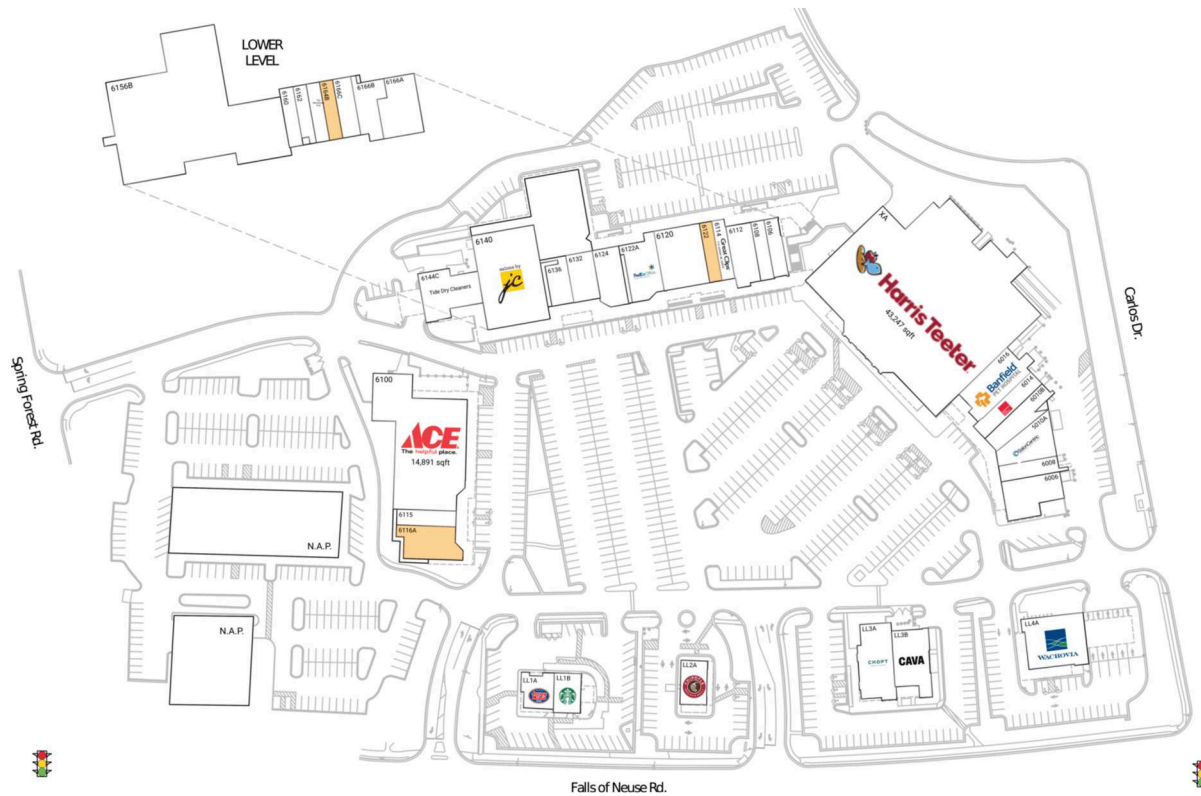

North Ridge Shopping Center - Raleigh

Raleigh-Cary, NC

35.8671, -78.6194
6169 Falls of Neuse Road | Raleigh, NC 27609

Available Space

| | |
|-------|----------|
| 6116A | 3,004 SF |
| 6122 | 1,419 SF |
| 6164B | 1,218 SF |

Current Retailers

| | | |
|-------|--------------------------|-----------|
| LL1A | Jersey Mike's Subs | 1,769 SF |
| LL1B | Starbucks | 1,718 SF |
| LL2A | Chipotle Mexican Grill | 2,404 SF |
| LL3A | Chopt | 3,783 SF |
| LL3B | CAVA | 3,543 SF |
| LL4A | Wachovia Bank | 5,400 SF |
| XA | Harris Teeter | 43,247 SF |
| 6006 | Salt And Lime Cabo Grill | 3,272 SF |
| 6008 | Tiramisu Cafe | 1,500 SF |
| 6010A | Salon Centric | 2,896 SF |
| 6010B | North Ridge Pub | 2,451 SF |
| 6014 | European Wax Center | 2,003 SF |
| 6016 | Banfield Pet Hospital | 3,722 SF |
| 6100 | Ace Hardware | 14,891 SF |
| 6106 | Mr.Poke | 1,333 SF |
| 6108 | Pet Wants | 1,278 SF |
| 6112 | Jalwa Indian Bistro | 2,631 SF |
| 6114 | Great Clips | 1,275 SF |
| 6115 | Buffalo Wild Wings 'GO' | 1,402 SF |
| 6120 | Debby's Hallmark | 4,389 SF |
| 6122A | FedEx Office | 3,000 SF |
| 6124 | Jun's World | 2,516 SF |
| 6132 | Allure Nail Spa | 2,046 SF |
| 6136 | Eyes On North Ridge | 1,535 SF |
| 6140 | Salons By JC | 9,540 SF |
| 6144C | Tide Dry Cleaners | 3,802 SF |
| 6156B | O2 Fitness Club | 26,971 SF |
| 6160 | Mr. Vape | 1,282 SF |
| 6162 | Shez Lash | 1,194 SF |
| 6164A | The Winchester Pub | 1,275 SF |
| 6166A | Irish Dance Studio | 3,558 SF |
| 6166B | Danz Insanity | 2,367 SF |
| 6166C | Have I Cut You Yet | 1,738 SF |