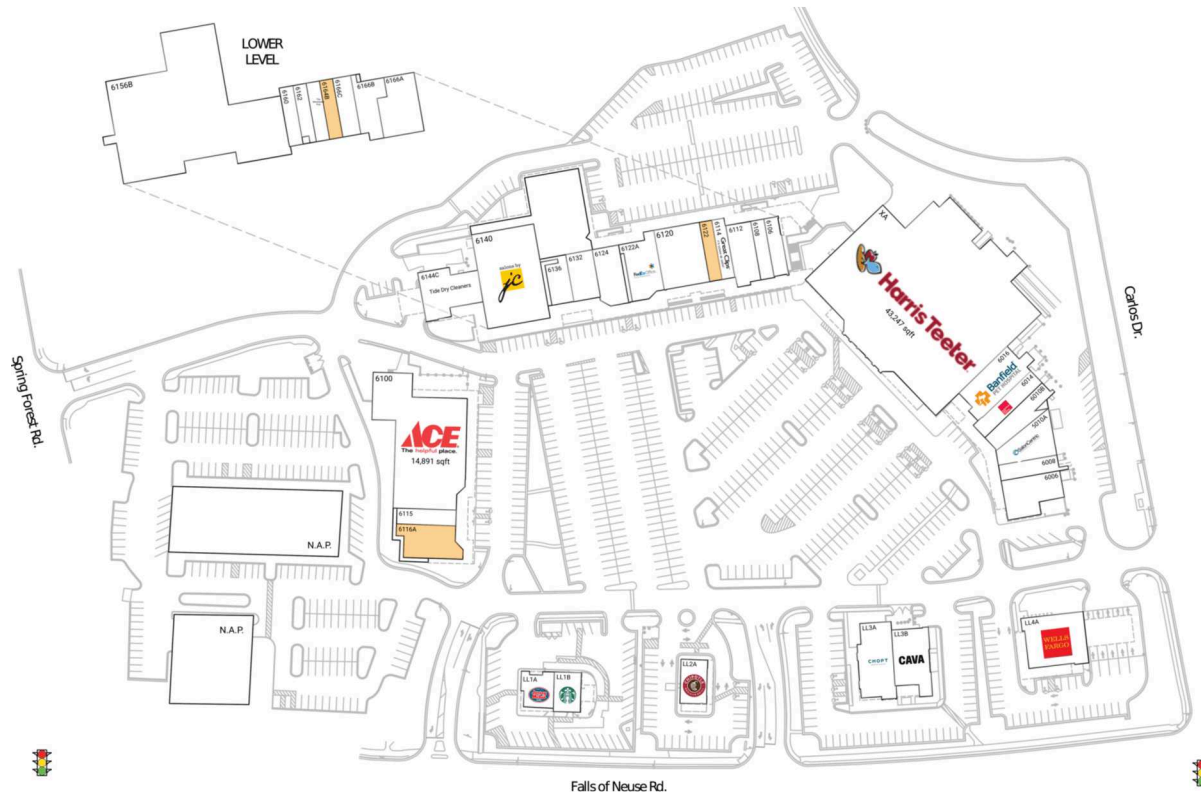

North Ridge Shopping Center - Raleigh

Raleigh-Cary, NC

35.8671, -78.6194
6169 Falls of Neuse Road | Raleigh, NC 27609

Available Space

6116A	3,004 SF
6122	1,419 SF
6164B	1,218 SF

Current Retailers

LL1A	Jersey Mike's Subs	1,769 SF
LL1B	Starbucks	1,718 SF
LL2A	Chipotle Mexican Grill	2,404 SF
LL3A	Chopt	3,783 SF
LL3B	CAVA	3,543 SF
LL4A	Wells Fargo	5,400 SF
XA	Harris Teeter	43,247 SF
6006	Salt And Lime Cabo Grill	3,272 SF
6008	Tiramisu Cafe	1,500 SF
6010A	Salon Centric	2,896 SF
6010B	North Ridge Pub	2,451 SF
6014	European Wax Center	2,003 SF
6016	Banfield Pet Hospital	3,722 SF
6100	Ace Hardware	14,891 SF
6106	Mr.Poke	1,333 SF
6108	Pet Wants	1,278 SF
6112	Jalwa Indian Bistro	2,631 SF
6114	Great Clips	1,275 SF
6115	Buffalo Wild Wings 'GO'	1,402 SF
6120	Debby's Hallmark	4,389 SF
6122A	FedEx Office	3,000 SF
6124	Jun's World	2,516 SF
6132	Allure Nail Spa	2,046 SF
6136	Eyes On North Ridge	1,535 SF
6140	Salons By JC	9,540 SF
6144C	Tide Dry Cleaners	3,802 SF
6156B	O2 Fitness Club	26,971 SF
6160	Mr. Vape	1,282 SF
6162	Shez Lash	1,194 SF
6164A	The Winchester Pub	1,275 SF
6166A	Irish Dance Studio	3,558 SF
6166B	Danz Insanity	2,367 SF
6166C	Have I Cut You Yet	1,738 SF