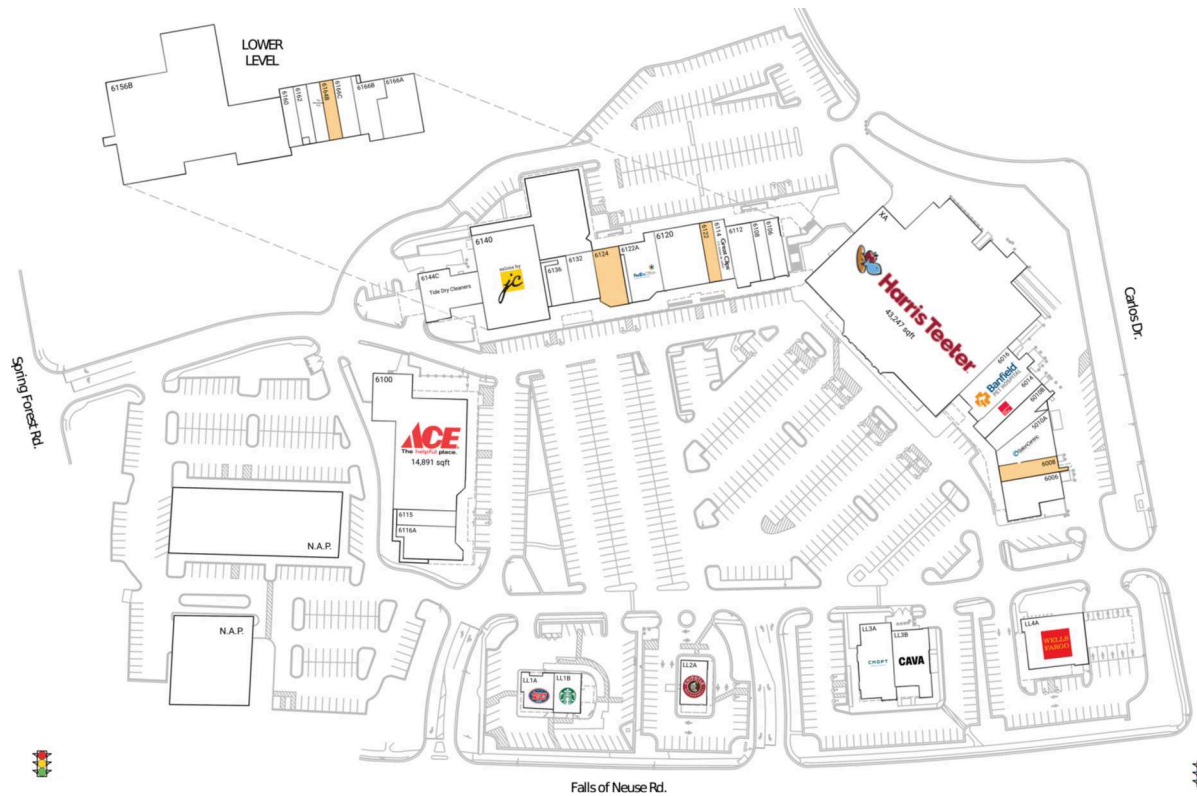

North Ridge Shopping Center - Raleigh

Raleigh-Cary, NC

35.8671, -78.6194
6169 Falls of Neuse Road | Raleigh, NC 27609

Available Space

6008	1,500 SF
6122	1,419 SF
6124	2,516 SF
6164B	1,218 SF

Current Retailers

LL1A	Jersey Mike's Subs	1,769 SF
LL1B	Starbucks	1,718 SF
LL2A	Chipotle Mexican Grill	2,404 SF
LL3A	Chopt	3,783 SF
LL3B	CAVA	3,543 SF
LL4A	Wells Fargo	5,400 SF
XA	Harris Teeter	43,247 SF
6006	Salt And Lime Cabo Grill	3,272 SF
6010A	Salon Centric	2,896 SF
6010B	North Ridge Pub	2,451 SF
6014	European Wax Center	2,003 SF
6016	Banfield Pet Hospital	3,722 SF
6100	Ace Hardware	14,891 SF
6106	Mr. Poke	1,333 SF
6108	Pet Wants	1,278 SF
6112	Jalwa Indian Bistro	2,631 SF
6114	Great Clips	1,275 SF
6115	Buffalo Wild Wings 'GO'	1,402 SF
6116A	Cafe Tiramisu	3,004 SF
6120	Debby's Hallmark	4,389 SF
6122A	FedEx Office	3,000 SF
6132	Allure Nail Spa	2,046 SF
6136	Eyes On North Ridge	1,535 SF
6140	Salons By JC	9,540 SF
6144C	Tide Dry Cleaners	3,802 SF
6156B	O2 Fitness Club	26,971 SF
6160	Mr. Vape	1,282 SF
6162	Shez Lash	1,194 SF
6164A	The Winchester Pub	1,275 SF
6166A	Irish Dance Studio	3,558 SF
6166B	Danz Insanity	2,367 SF
6166C	Have I Cut You Yet	1,738 SF