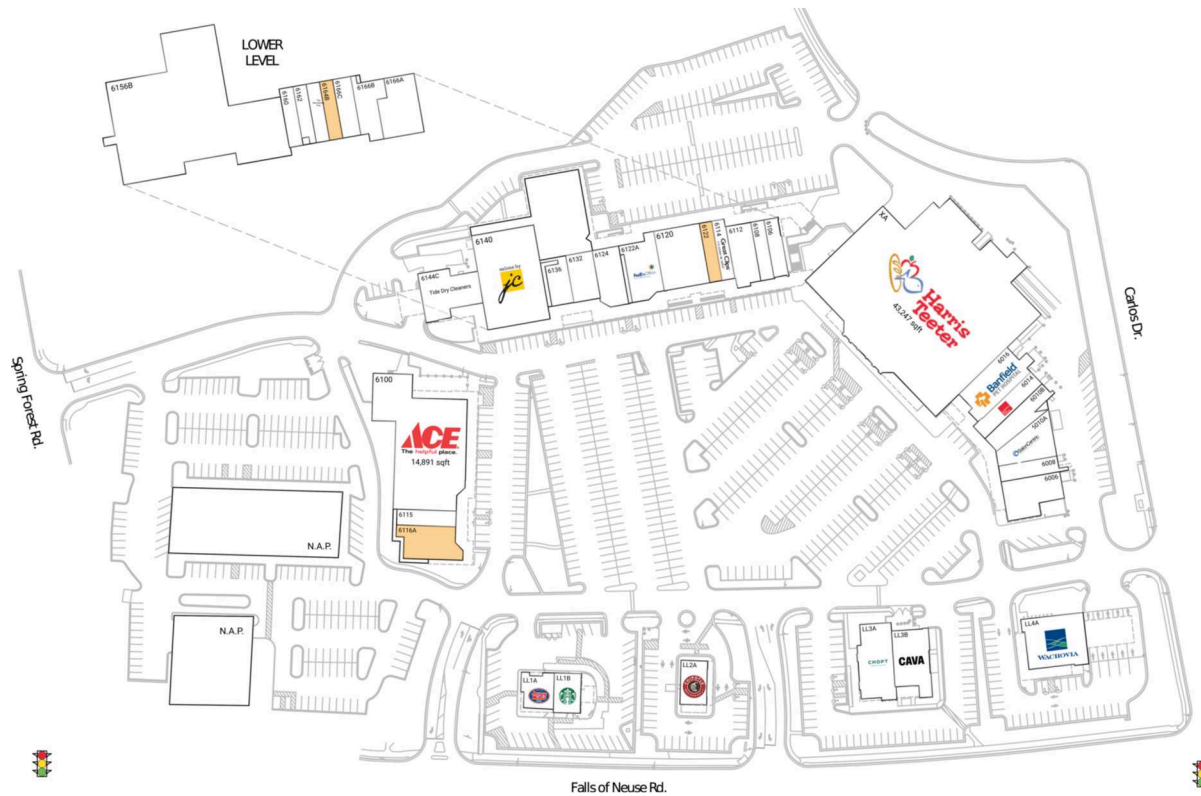

North Ridge Shopping Center - Raleigh

Raleigh-Cary, NC

35.8671, -78.6194
6169 Falls of Neuse Road | Raleigh, NC 27609

Available Space

6116A	3,004 SF
6122	1,419 SF
6164B	1,218 SF

Current Retailers

LL1A	Jersey Mike's Subs	1,769 SF
LL1B	Starbucks	1,718 SF
LL2A	Chipotle Mexican Grill	2,404 SF
LL3A	Chopt	3,783 SF
LL3B	CAVA	3,543 SF
LL4A	Wachovia Bank	5,400 SF
XA	Harris Teeter	43,247 SF
6006	Salt and Lime Cabo Grill	3,272 SF
6008	Tiramisu Cafe	1,500 SF
6010A	Salon Centric	2,896 SF
6010B	North Ridge Pub	2,451 SF
6014	European Wax Center	2,003 SF
6016	Banfield Pet Hospital	3,722 SF
6100	Ace Hardware	14,891 SF
6106	Mr.Poke	1,333 SF
6108	Pet Wants	1,278 SF
6112	Jalwa Indian Bistro	2,631 SF
6114	Great Clips	1,275 SF
6115	Buffalo Wild Wings 'GO'	1,402 SF
6120	Debby's Hallmark	4,389 SF
6122A	FedEx Office	3,000 SF
6124	Jun's World	2,516 SF
6132	Allure Nail Spa	2,046 SF
6136	Eyes on North Ridge	1,535 SF
6140	Salons by JC	9,540 SF
6144C	Tide Dry Cleaners	3,802 SF
6156B	O2 Fitness Club	26,971 SF
6160	Mr. Vape	1,282 SF
6162	Shez Lash	1,194 SF
6164A	The Winchester Pub	1,275 SF
6166A	Irish Dance Studio	3,558 SF
6166B	Danz Insanity	2,367 SF
6166C	Have I Cut You Yet	1,738 SF

1783