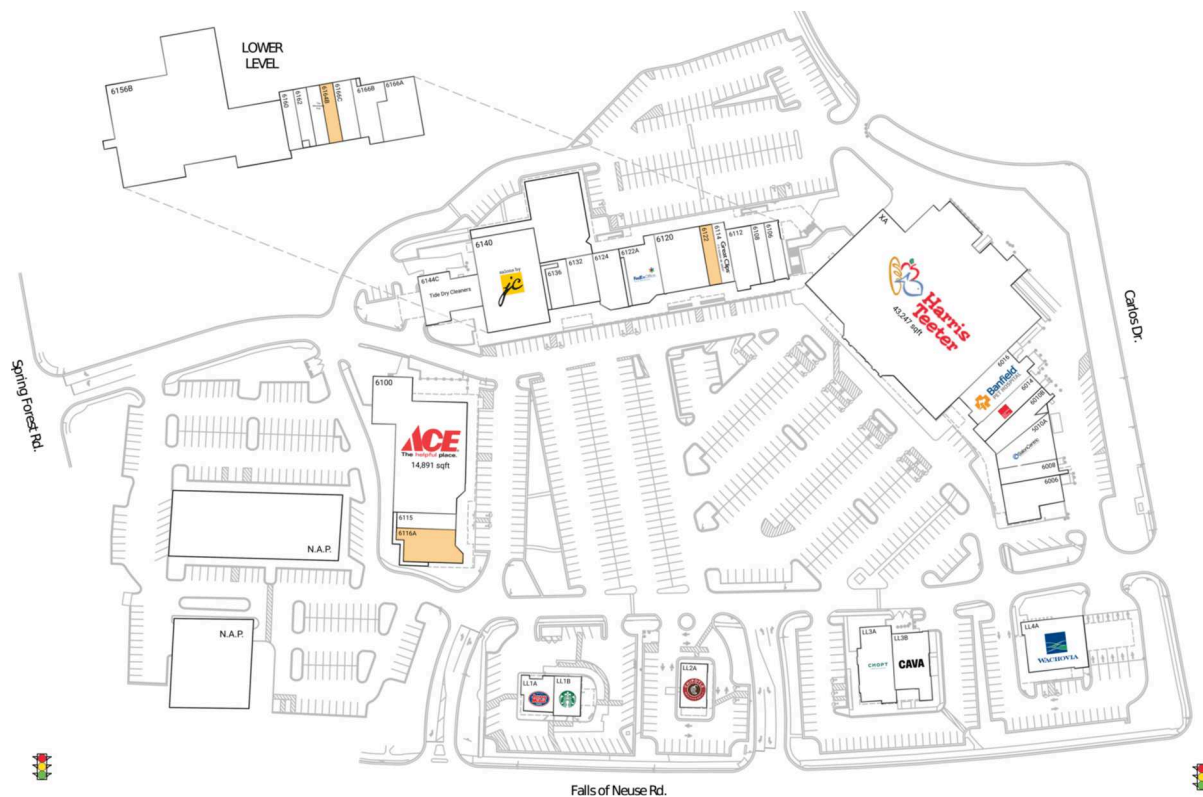

Grocery-anchored neighborhood center with Harris Teeter, Ace Hardware and other national and regional tenants including Salons by JC, O2 Fitness, Hallmark and Banfield Pet Hospital, helping the center draw 8,200+ visits/day and over 3M annually (based on CreditIntell)

With a daytime population of 121K within 3 miles, the center draws a robust lunch crowd with numerous fast casual eateries & restaurants, including Chipotle, Cava, Chopt, Salt & Lime Cabo Grill and Jalwa Indian Bistro

Located in the north Raleigh area, the center has excellent visibility to 31K vehicles/day from Falls of Neuse Road

North Ridge Shopping Center serves a dense and highly educated trade area with 53% college-educated (54% over national average) within 3 miles

North Ridge Shopping Center - Raleigh

Raleigh-Cary, NC

35.8671, -78.6194
6169 Falls of Neuse Road | Raleigh, NC 27609

Available Space

6116A	3,004 SF
6122	1,419 SF
6164B	1,218 SF

Current Retailers

LL1A	Jersey Mike's Subs	1,769 SF
LL1B	Starbucks	1,718 SF
LL2A	Chipotle Mexican Grill	2,404 SF
LL3A	Chopt	3,783 SF
LL3B	CAVA	3,543 SF
LL4A	Wachovia Bank	5,400 SF
XA	Harris Teeter	43,247 SF
6006	Salt and Lime Cabo Grill	3,272 SF
6008	Tiramisu Cafe	1,500 SF
6010A	Salon Centric	2,896 SF
6010B	North Ridge Pub	2,451 SF
6014	European Wax Center	2,003 SF
6016	Banfield Pet Hospital	3,722 SF
6100	Ace Hardware	14,891 SF
6106	Mr.Poke	1,333 SF
6108	Pet Wants	1,278 SF
6112	Jalwa Indian Bistro	2,631 SF
6114	Great Clips	1,275 SF
6115	Buffalo Wild Wings 'GO'	1,402 SF
6120	Debby's Hallmark	4,389 SF
6122A	FedEx Office	3,000 SF
6124	Jun's World	2,516 SF
6132	Allure Nail Spa	2,046 SF
6136	Eyes on North Ridge	1,535 SF
6140	Salons by JC	9,540 SF
6144C	Tide Dry Cleaners	3,802 SF
6156B	O2 Fitness Club	26,971 SF
6160	Mr. Vape	1,282 SF
6162	Shez Lash	1,194 SF
6164A	The Winchester Pub	1,275 SF
6166A	Irish Dance Studio	3,558 SF
6166B	Danz Insanity	2,367 SF
6166C	Have I Cut You Yet	1,738 SF