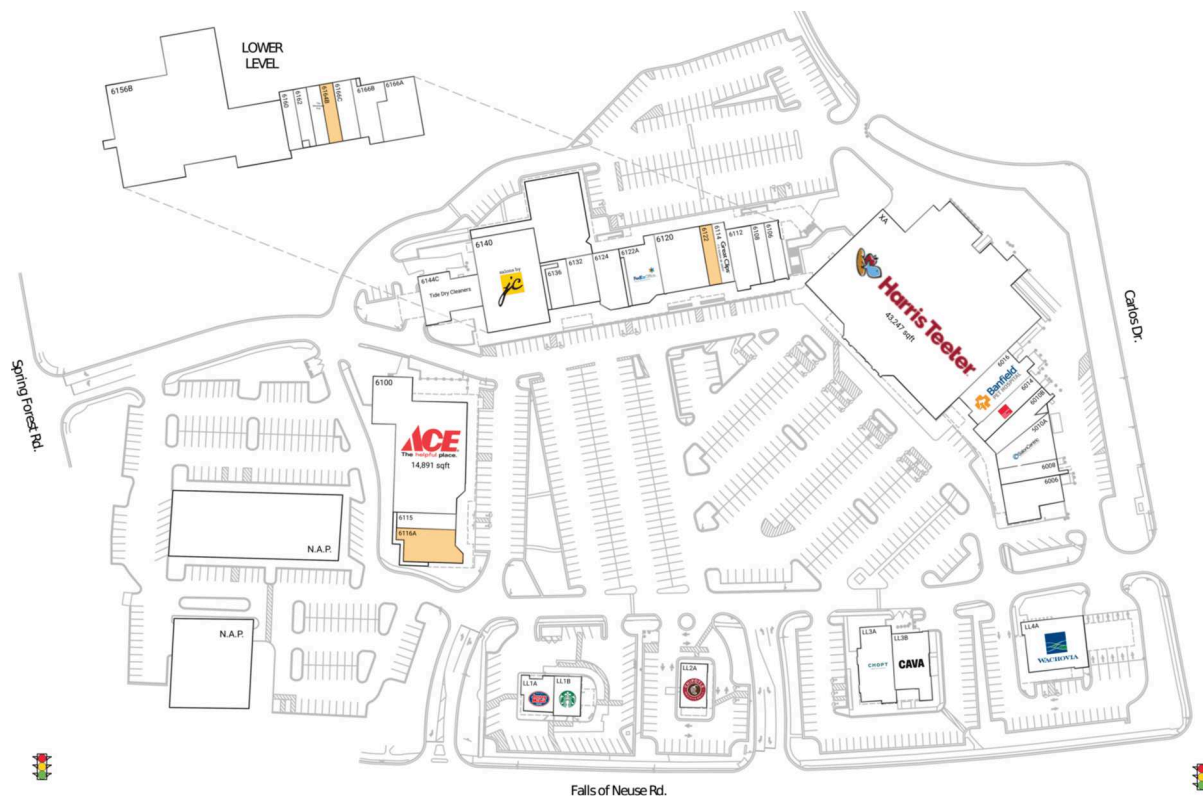

North Ridge Shopping Center - Raleigh

Raleigh-Cary, NC

35.8671, -78.6194
6169 Falls of Neuse Road | Raleigh, NC 27609

Available Space

6116A	3,004 SF
6122	1,419 SF
6164B	1,218 SF

Current Retailers

LL1A	Jersey Mike's Subs	1,769 SF
LL1B	Starbucks	1,718 SF
LL2A	Chipotle Mexican Grill	2,404 SF
LL3A	Chopt	3,783 SF
LL3B	CAVA	3,543 SF
LL4A	Wachovia Bank	5,400 SF
XA	Harris Teeter	43,247 SF
6006	Salt and Lime Cabo Grill	3,272 SF
6008	Tiramisu Cafe	1,500 SF
6010A	Salon Centric	2,896 SF
6010B	North Ridge Pub	2,451 SF
6014	European Wax Center	2,003 SF
6016	Banfield Pet Hospital	3,722 SF
6100	Ace Hardware	14,891 SF
6106	Mr.Poke	1,333 SF
6108	Pet Wants	1,278 SF
6112	Jalwa Indian Bistro	2,631 SF
6114	Great Clips	1,275 SF
6115	Buffalo Wild Wings 'GO'	1,402 SF
6120	Debby's Hallmark	4,389 SF
6122A	FedEx Office	3,000 SF
6124	Jun's World	2,516 SF
6132	Allure Nail Spa	2,046 SF
6136	Eyes on North Ridge	1,535 SF
6140	Salons by JC	9,540 SF
6144C	Tide Dry Cleaners	3,802 SF
6156B	O2 Fitness Club	26,971 SF
6160	Mr. Vape	1,282 SF
6162	Shez Lash	1,194 SF
6164A	The Winchester Pub	1,275 SF
6166A	Irish Dance Studio	3,558 SF
6166B	Danz Insanity	2,367 SF
6166C	Have I Cut You Yet	1,738 SF

1783