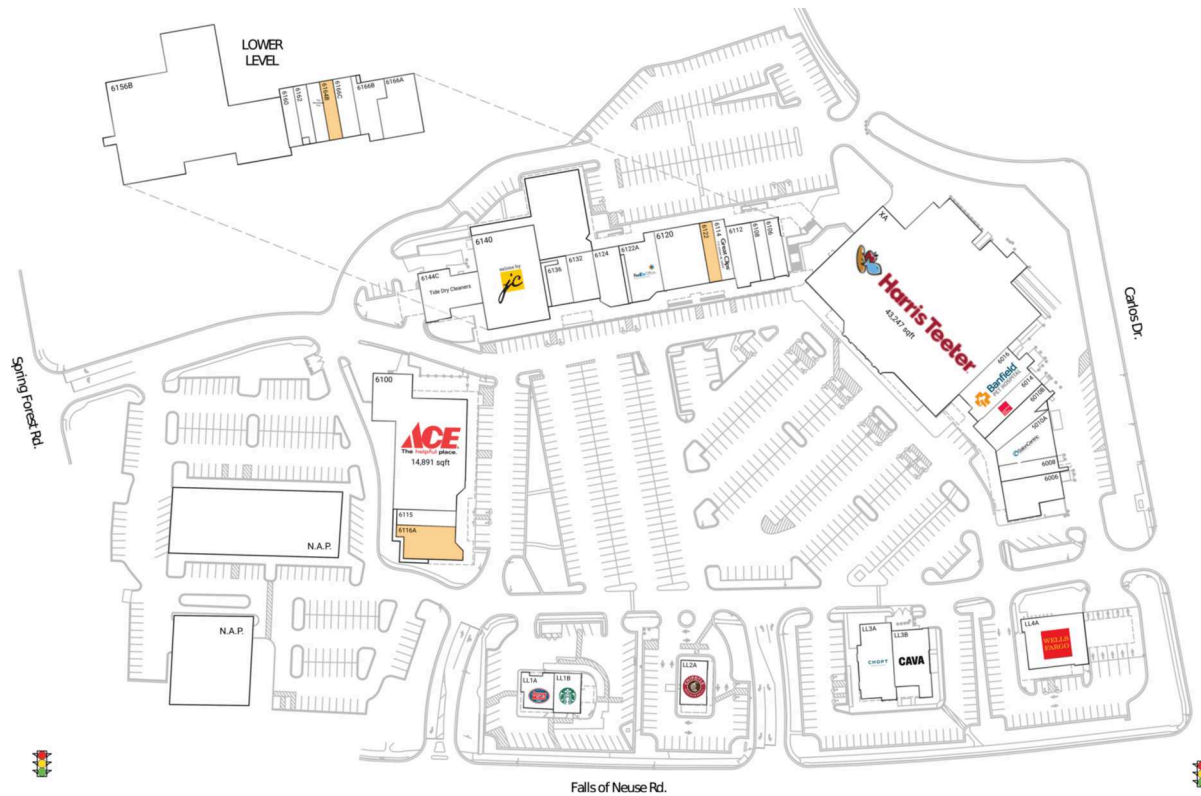

North Ridge Shopping Center - Raleigh

Raleigh-Cary, NC

35.8671, -78.6194
6169 Falls of Neuse Road | Raleigh, NC 27609

Available Space

6116A	3,004 SF
6122	1,419 SF
6164B	1,218 SF

Current Retailers

LL1A	Jersey Mike's Subs	1,769 SF
LL1B	Starbucks	1,718 SF
LL2A	Chipotle Mexican Grill	2,404 SF
LL3A	Chopt	3,783 SF
LL3B	CAVA	3,543 SF
LL4A	Wells Fargo	5,400 SF
XA	Harris Teeter	43,247 SF
6006	Salt and Lime Cabo Grill	3,272 SF
6008	Tiramisu Cafe	1,500 SF
6010A	Salon Centric	2,896 SF
6010B	North Ridge Pub	2,451 SF
6014	European Wax Center	2,003 SF
6016	Banfield Pet Hospital	3,722 SF
6100	Ace Hardware	14,891 SF
6106	Mr. Poke	1,333 SF
6108	Pet Wants	1,278 SF
6112	Jalwa Indian Bistro	2,631 SF
6114	Great Clips	1,275 SF
6115	Buffalo Wild Wings 'GO'	1,402 SF
6120	Debby's Hallmark	4,389 SF
6122A	FedEx Office	3,000 SF
6124	Jun's World	2,516 SF
6132	Allure Nail Spa	2,046 SF
6136	Eyes on North Ridge	1,535 SF
6140	Salons by JC	9,540 SF
6144C	Tide Dry Cleaners	3,802 SF
6156B	O2 Fitness Club	26,971 SF
6160	Mr. Vape	1,282 SF
6162	Shez Lash	1,194 SF
6164A	The Winchester Pub	1,275 SF
6166A	Irish Dance Studio	3,558 SF
6166B	Danz Insanity	2,367 SF
6166C	Have I Cut You Yet	1,738 SF

1783