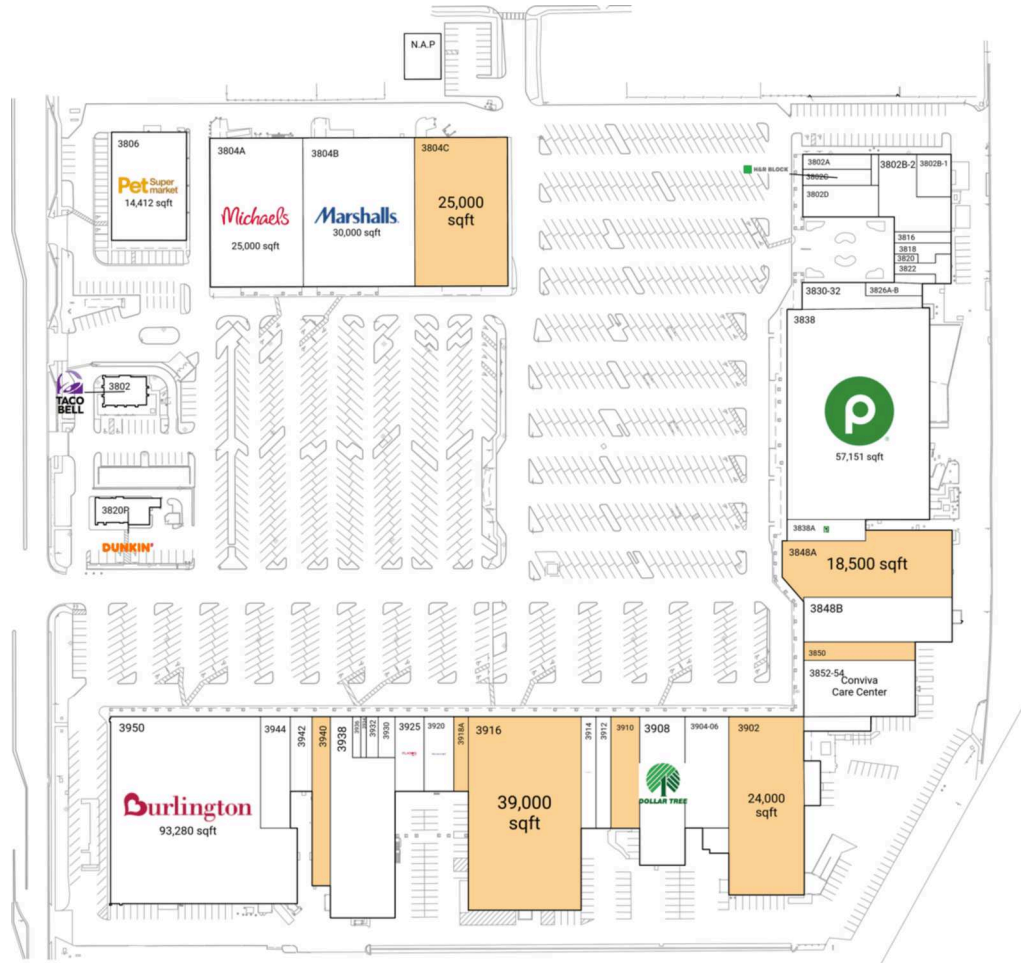

# Britton Plaza

Tampa-St. Petersburg-Clearwater, FL

27.9072, -82.5057  
3802-3950 South Dale Mabry Highway | Tampa, FL 33611

## Available Space

3804C	25,000 SF
3848A	18,500 SF
3850	3,750 SF
3902	24,000 SF
3910	6,000 SF
3916	39,000 SF
3918A	2,000 SF
3940	4,500 SF

## Current Retailers

N.A.P	South Tampa Cardiology	0 SF	3830-32	Tapper Pub	2,400 SF
3802	Taco Bell	2,272 SF	3838	Publix	57,151 SF
3802A	Britton Vision	1,840 SF	3838A	Publix Liquor	0 SF
3802B-1	Entertainment Revue Foundation	2,466 SF	3848B	The Missing Piece	12,000 SF
3802B-2	New Level Dance Company	7,534 SF	3852-54	Conviva Care Center	11,289 SF
3802C	H&R Block	2,000 SF	3904-06	Tampa Buffet	4,500 SF
3802D	My Salon Suites	3,940 SF	3908	Dollar Tree	12,000 SF
3804A	Michaels	25,000 SF	3912	Nail Salon	3,000 SF
3804B	Marshalls	30,000 SF	3914	Play It Again Sports	3,000 SF
3806	Pet Supermarket	14,412 SF	3920	Once Upon A Child	4,090 SF
3816	Tampa Shoe Repair	1,200 SF	3925	Plato's Closet	0 SF
3818	South Tampa Printing	1,130 SF	3930	Radiant Church	1,200 SF
3820	Audibel Hearing Aid Centers	420 SF	3932	A.M. Fit Stop	900 SF
3820P	Dunkin'	2,683 SF	3934	Cell-Dr	405 SF
3822	Skin Science	2,100 SF	3936	Radiant Church	600 SF
3824	Gandy Barber Shop	750 SF	3938	Radiant Church	19,600 SF
3826A-B	Sunset Chiropractic P.A.	1,600 SF	3942	Greenberg Dental/Orthodontics	3,000 SF
			3944	Replay Music Exchange	6,000 SF
			3950	Burlington	93,280 SF