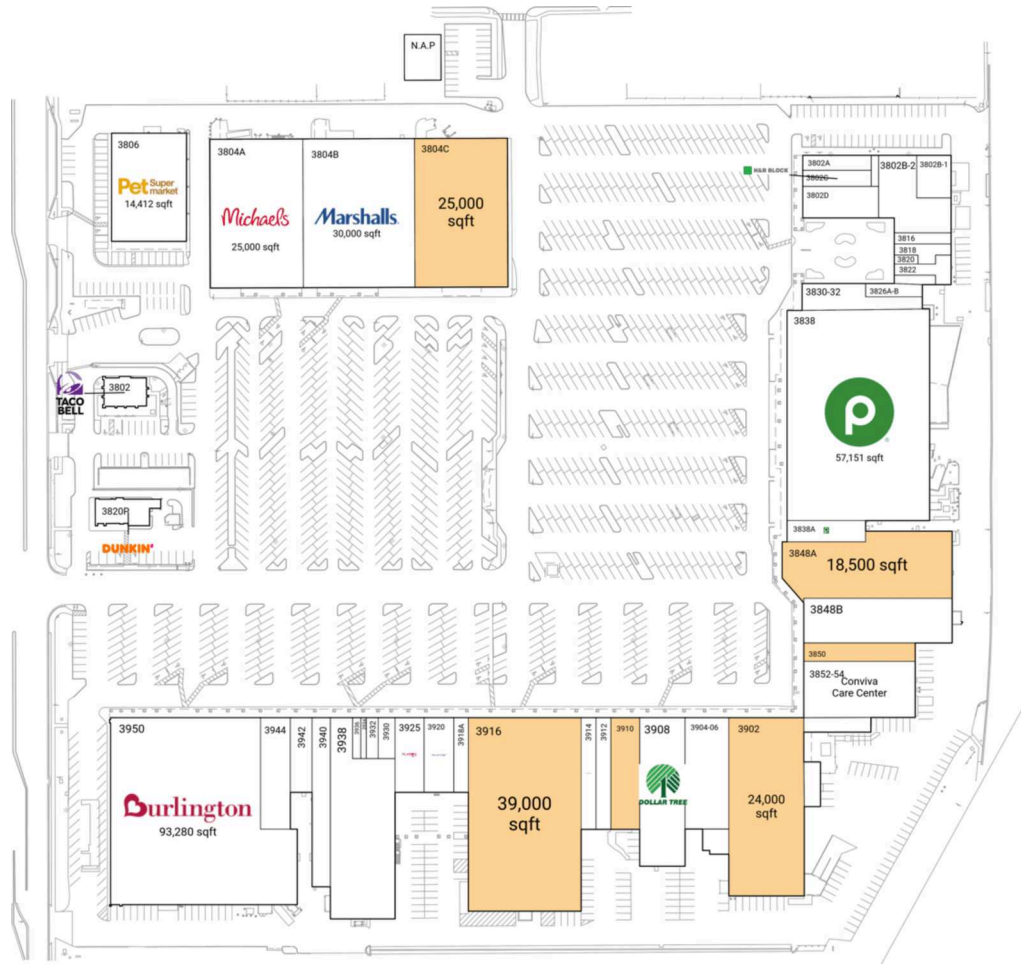

Britton Plaza

Tampa-St. Petersburg-Clearwater, FL

27.9072, -82.5057
3802-3950 South Dale Mabry Highway | Tampa, FL 33611

Available Space

3804C	25,000 SF
3848A	18,500 SF
3850	3,750 SF
3902	24,000 SF
3910	6,000 SF
3916	39,000 SF

Current Retailers

N.A.P	South Tampa Cardiology	0 SF	3838A	Publix Liquor	0 SF
3802	Taco Bell	2,272 SF	3848B	The Missing Piece	12,000 SF
3802A	Britton Vision	1,840 SF	3852-54	Conviva Care Center	11,289 SF
3802B-1	Entertainment Revue Foundation	2,466 SF	3904-06	Tampa Buffet	4,500 SF
3802B-2	New Level Dance Company	7,534 SF	3908	Dollar Tree	12,000 SF
3802C	H&R Block	2,000 SF	3912	Nail Salon	3,000 SF
3802D	My Salon Suites	3,940 SF	3914	Play It Again Sports	3,000 SF
3804A	Michaels	25,000 SF	3918A	General Nutrition Center	2,000 SF
3804B	Marshalls	30,000 SF	3920	Once Upon A Child	4,090 SF
3806	Pet Supermarket	14,412 SF	3925	Plato's Closet	0 SF
3816	Tampa Shoe Repair	1,200 SF	3930	Radiant Church	1,200 SF
3818	South Tampa Printing	1,130 SF	3932	A.M. Fit Stop	900 SF
3820	Audibel Hearing Aid Centers	420 SF	3934	Cell-Dr	405 SF
3820P	Dunkin'	2,683 SF	3936	Radiant Church	600 SF
3822	Skin Science	2,100 SF	3938	Radiant Church	19,600 SF
3824	Gandy Barber Shop	750 SF	3940	Happy's Rent To Own	4,500 SF
3826A-B	Sunset Chiropractic P.A.	1,600 SF	3942	Greenberg Dental/Orthodontics	3,000 SF
3830-32	Tapper Pub	2,400 SF	3944	Replay Music Exchange	6,000 SF
3838	Publix	57,151 SF	3950	Burlington	93,280 SF