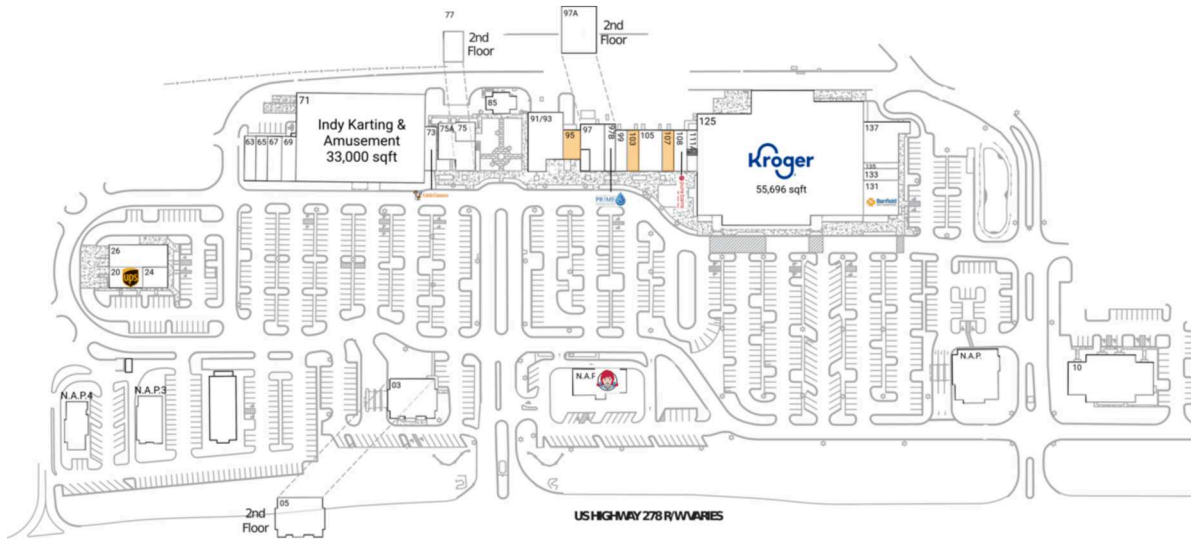

# Belfair Towne Village

Hilton Head Island-Bluffton-Port Royal, SC

32.2674, -80.8583  
63-145 Towne Drive | Bluffton, SC 29910

## Available Space

95	1,500 SF
103	1,400 SF
107	1,400 SF

## Current Retailers

N.A.P.	Liberty Savings Bank	0 SF
N.A.P.1	Wendy's	0 SF
N.A.P.3	American Bar & Grill	0 SF
N.A.P.4	N.A.P.	0 SF
03	National Bank Of SouthCarolina	5,039 SF
05	Robinson Grant & Co.	5,787 SF
10	SJC Medical Group	15,749 SF
20	The UPS Store	2,000 SF
24	Panda Chinese Restaurant	1,500 SF
26	Ruan Thai II, LLC	3,800 SF
63	Geico Insurance	1,500 SF
65	Chill N Nitrogen Ice Cream	1,500 SF
67	Charles Schwab	1,875 SF
69	Fyzical Therapy & Balance Centers	1,875 SF
71	Indy Karting & Amusement	33,000 SF
73	Little Caesars Pizza	1,500 SF
75	Steve Helwig & Associates Allstate Insurance	1,137 SF
75A	Intrepid USA Healthcare & Hospice	3,294 SF
77	Law Office Of Delighla Brehm, LLC	1,600 SF
85	Olive The Above	2,500 SF
91/93	Truffles Cafe	5,360 SF
97	Mobility City	2,718 SF
97A	Harbor Light Insurance	2,491 SF
97B	Prime IV Hydration & Wellness	1,500 SF
99	Cuticles	1,299 SF
105	Belfair Fine Wine & Spirits	2,800 SF
108	Pure Barre	1,600 SF
111A	The Joint Chiropractic	1,200 SF
125	Kroger	55,696 SF
131	Banfield Pet Hospital	3,600 SF
133	Amigos Belfair	1,200 SF
135	Carolina Optical	600 SF
137	EFit Club	4,390 SF