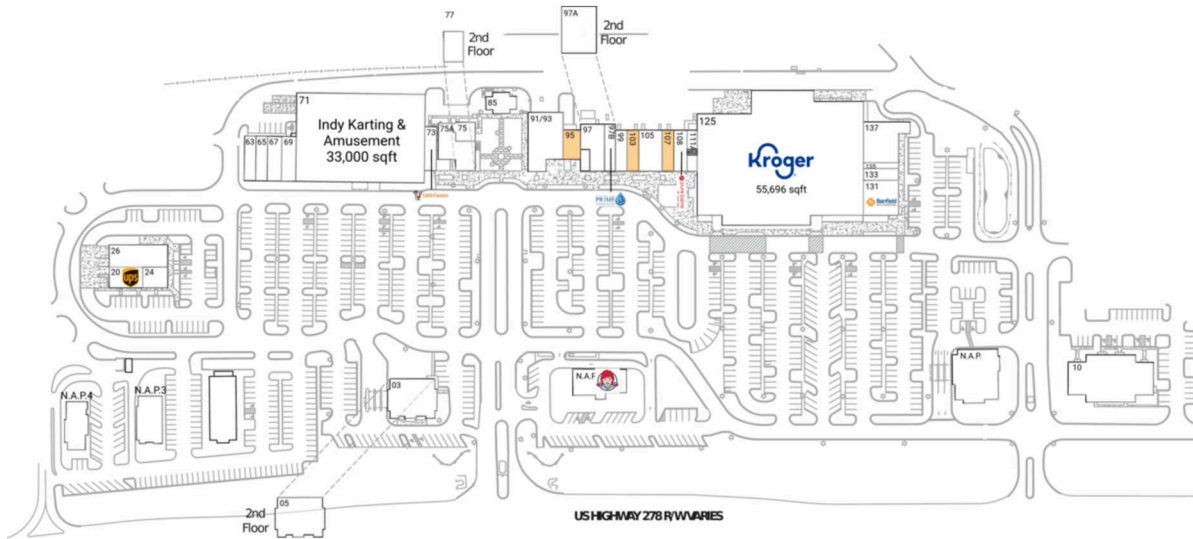

Belfair Towne Village

Hilton Head Island-Bluffton-Port Royal, SC

32.2674, -80.8583
63-145 Towne Drive | Bluffton, SC 29910

1822

Available Space

95	1,500 SF
103	1,400 SF
107	1,400 SF

Current Retailers

N.A.P.	Liberty Savings Bank	0 SF
N.A.P.1	Wendy's	0 SF
N.A.P.3	American Bar & Grill	0 SF
N.A.P.4	N.A.P.	0 SF
03	National Bank Of South Carolina	5,039 SF
05	Robinson Grant & Co.	5,787 SF
10	SJC Medical Group	15,749 SF
20	The UPS Store	2,000 SF
24	Panda Chinese Restaurant	1,500 SF
26	Ruan Thai II, LLC	3,800 SF
63	Geico Insurance	1,500 SF
65	Chill N Nitrogen Ice Cream	1,500 SF
67	Charles Schwab	1,875 SF
69	Fyzical Therapy & Balance Centers	1,875 SF
71	Indy Karting & Amusement	33,000 SF
73	Little Caesars Pizza	1,500 SF
75	Steve Helwig & Associates Allstate Insurance	1,137 SF
75A	Intrepid USA Healthcare & Hospice	3,294 SF
77	Law Office Of Delighla Brehm, LLC	1,600 SF
85	Olive The Above	2,500 SF
91/93	Truffles Cafe	5,360 SF
97	Mobility City	2,718 SF
97A	Harbor Light Insurance	2,491 SF
97B	Prime IV Hydration & Wellness	1,500 SF
99	Cuticles	1,299 SF
105	Belfair Fine Wine & Spirits	2,800 SF
108	Pure Barre	1,600 SF
111A	The Joint Chiropractic	1,200 SF
125	Kroger	55,696 SF
131	Banfield Pet Hospital	3,600 SF
133	Amigos Belfair	1,200 SF
135	Carolina Optical	600 SF
137	EFit Club	4,390 SF