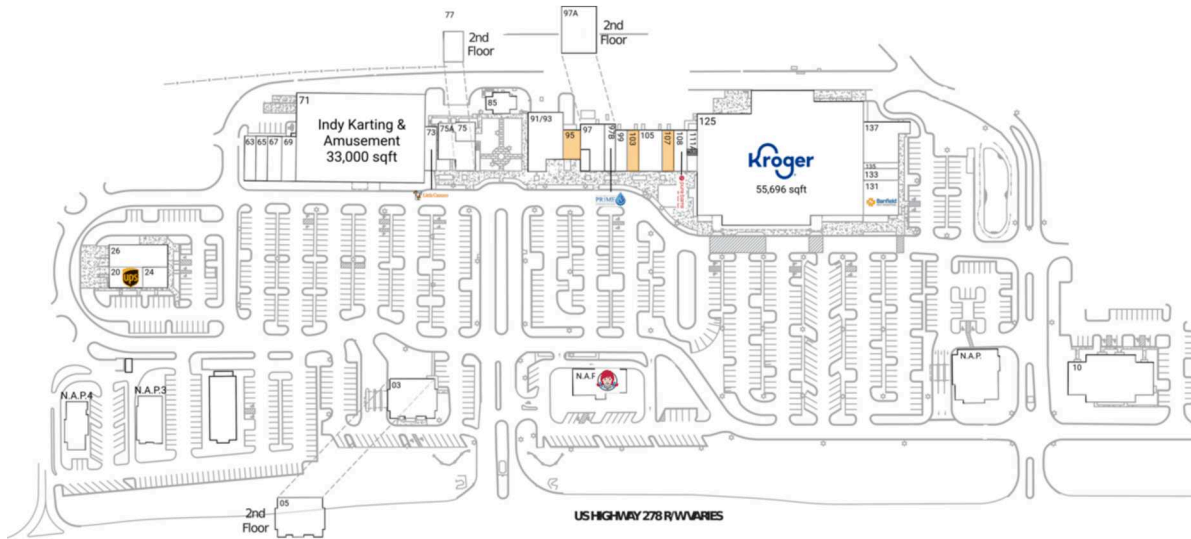

Belfair Towne Village

Hilton Head Island-Bluffton-Port Royal, SC

32.2674, -80.8583
63-145 Towne Drive | Bluffton, SC 29910

Available Space

95	1,500 SF
103	1,400 SF
107	1,400 SF

Current Retailers

N.A.P.	Liberty Savings Bank	0 SF
N.A.P.1	Wendy's	0 SF
N.A.P.3	American Bar & Grill	0 SF
N.A.P.4	N.A.P.	0 SF
03	National Bank Of South Carolina	5,039 SF
05	Robinson Grant & Co.	5,787 SF
10	SJC Medical Group	15,749 SF
20	The UPS Store	2,000 SF
24	Panda Chinese Restaurant	1,500 SF
26	Ruan Thai II, LLC	3,800 SF
63	Geico Insurance	1,500 SF
65	Chill N Nitrogen Ice Cream	1,500 SF
67	Charles Schwab	1,875 SF
69	Fyzical Therapy & Balance Centers	1,875 SF
71	Indy Karting & Amusement	33,000 SF
73	Little Caesars Pizza	1,500 SF
75	Steve Helwig & Associates Allstate Insurance	1,137 SF
75A	Intrepid USA Healthcare & Hospice	3,294 SF
77	Law Office Of Delighla Brehm, LLC	1,600 SF
85	Olive The Above	2,500 SF
91/93	Truffles Cafe	5,360 SF
97	Mobility City	2,718 SF
97A	Harbor Light Insurance	2,491 SF
97B	Prime IV Hydration & Wellness	1,500 SF
99	Cuticles	1,299 SF
105	Belfair Fine Wine & Spirits	2,800 SF
108	Pure Barre	1,600 SF
111A	The Joint Chiropractic	1,200 SF
125	Kroger	55,696 SF
131	Banfield Pet Hospital	3,600 SF
133	Amigos Belfair	1,200 SF
135	Carolina Optical	600 SF
137	EFit Club	4,390 SF