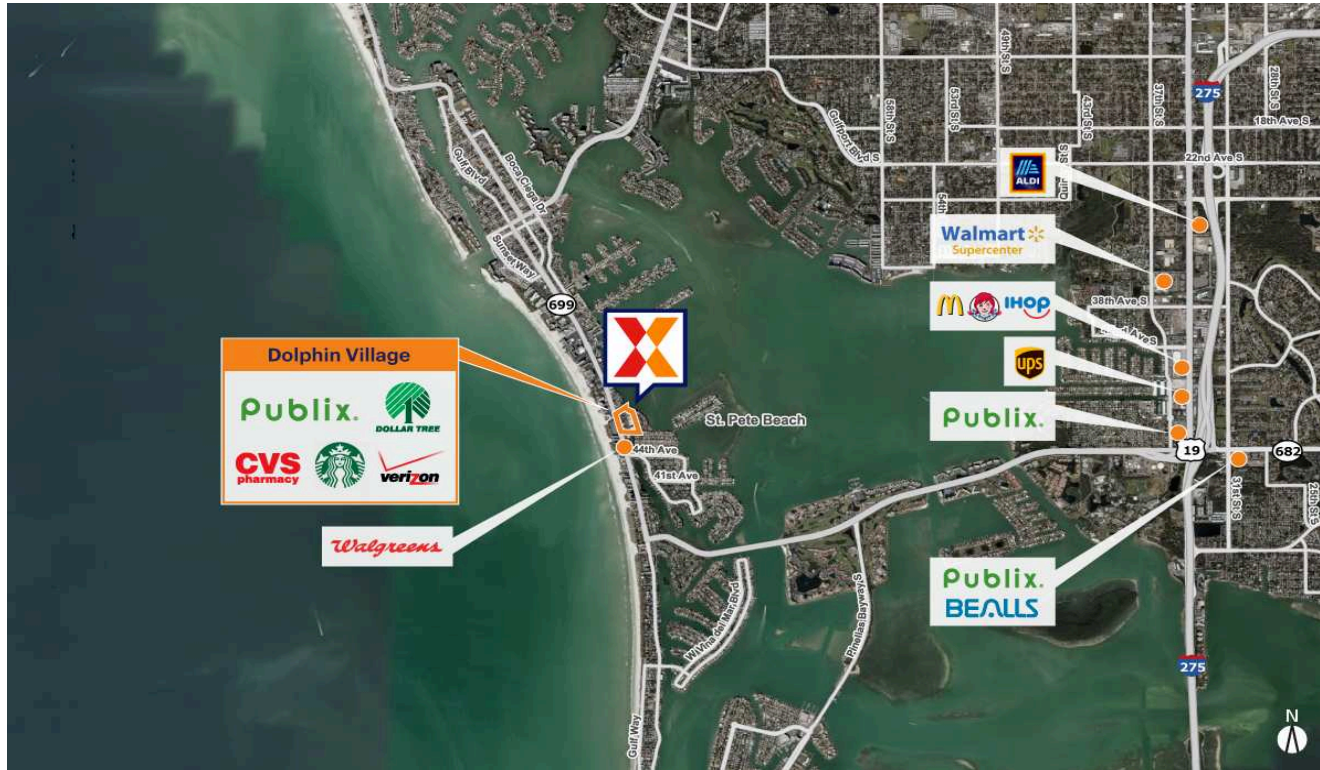

Dolphin Village

Tampa-St. Petersburg-Clearwater, FL

27.7212, -82.74

4655 Gulf Boulevard | St. Pete Beach, FL 33706

Center Size: 135,796 SF

Demographics	1 Mile	3 Mile	5 Mile
	2,985	34,993	106,638
	1,566	19,221	51,382
	\$144,157	\$102,107	\$89,340

Publix-anchored center with strong lineup of regional and national retailers including CVS/pharmacy, Chick-fil-A, Dollar Tree, The UPS Store, Swim N Play that helps generate an estimated 10,600 visits/day and over 3.9M annual visits (based on Creditell)

High visibility from 24,000+ VPD on Gulf Blvd

Uniquely located on a barrier island, the only shopping center for 2 miles, serving the nearby hotels, condominiums & public beach area

Benefits from seasonal population which doubles in season