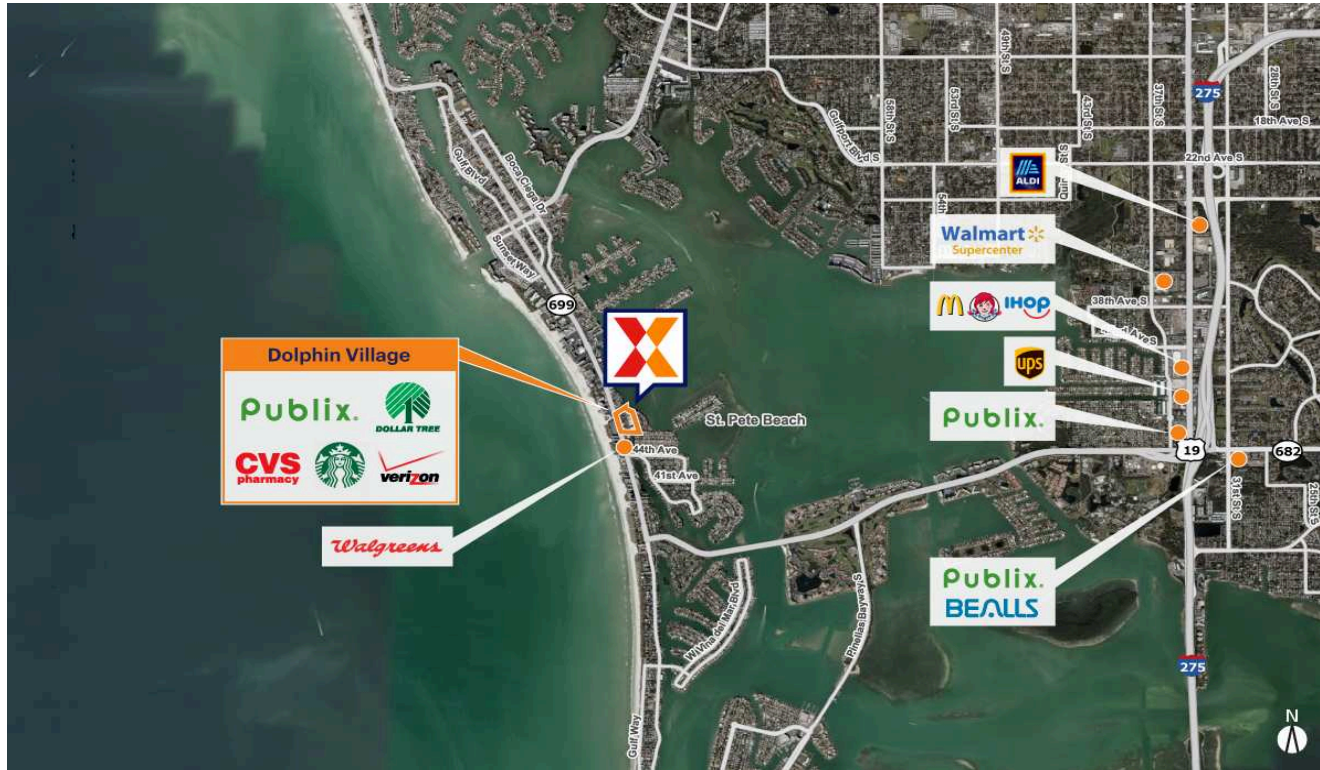

# Dolphin Village

Tampa-St. Petersburg-Clearwater, FL

27.7212, -82.74

4655 Gulf Boulevard | St. Pete Beach, FL 33706

Center Size: 135,796 SF

Demographics	1 Mile	3 Mile	5 Mile
	2,985	34,993	106,638
	1,566	19,221	51,382
	\$144,157	\$102,107	\$89,340

Publix-anchored center with strong lineup of regional and national retailers including CVS/pharmacy, Chick-fil-A, Dollar Tree, The UPS Store, Swim N Play that helps generate an estimated 10,600 visits/day and over 3.9M annual visits (based on Creditell)

High visibility from 24,000+ VPD on Gulf Blvd

Uniquely located on a barrier island, the only shopping center for 2 miles, serving the nearby hotels, condominiums & public beach area

Benefits from seasonal population which doubles in season

# Dolphin Village

Tampa-St. Petersburg-Clearwater, FL

27.7212, -82.74

4655 Gulf Boulevard | St. Pete Beach, FL 33706