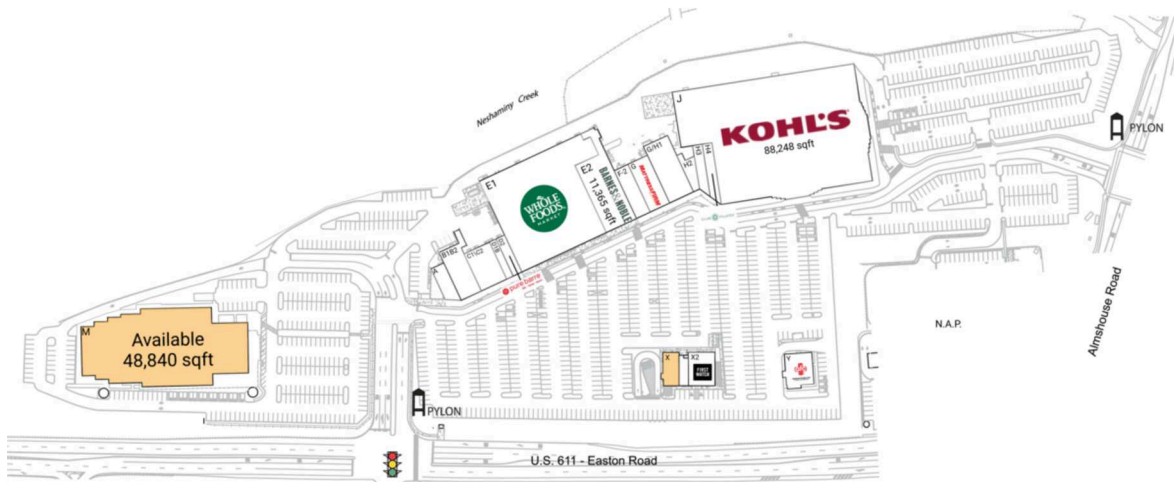

# Barn Plaza

Philadelphia-Camden-Wilmington, PA-NJ-DE-MD

40.2731, -75.1275  
1745 South Easton Road | Doylestown, PA 18901

## Available Space

M	48,840 SF
X	2,394 SF

## Current Retailers

A	Honeygrow	2,326 SF
B1B2	Piccolo Trattoria	4,950 SF
C1\C2	Gerhard's Appliances	5,100 SF
D1B	Douglas Jewelers	1,275 SF
D2	Pure Barre	1,700 SF
E1	Whole Foods Market	0 SF
E2	Barnes & Noble	11,365 SF
F-2	Affordable Dentures & Implants	3,520 SF
G	Mattress Firm	4,950 SF
G/H1	Elite Salon & Suites	6,864 SF
H2	Joli Beautique	1,590 SF
H3	Nail Bliss	1,899 SF
H4	Club Pilates	2,497 SF
J	Kohl's	88,248 SF
X2	First Watch	3,900 SF
Y	AFC Urgent Care	3,532 SF