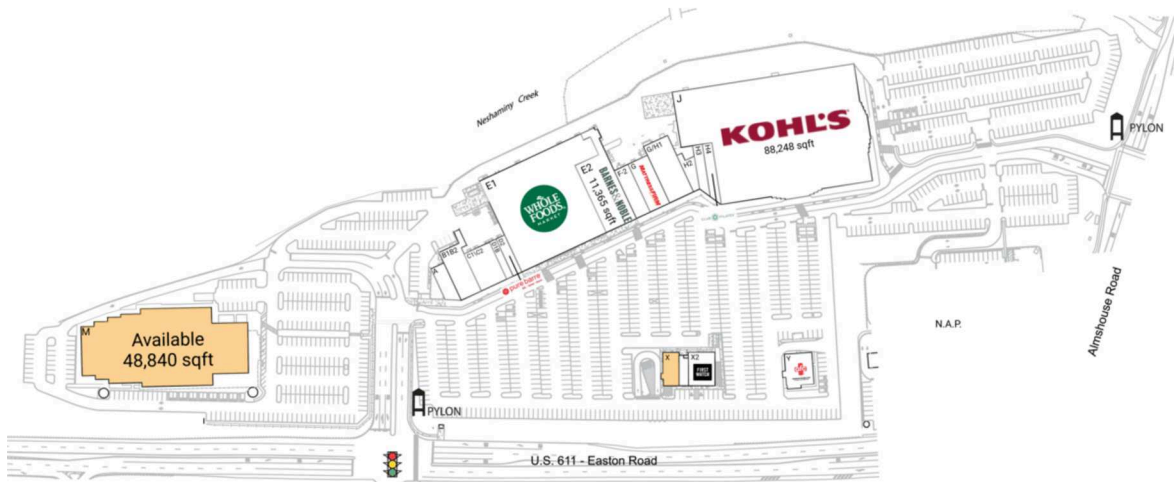

Barn Plaza

Philadelphia-Camden-Wilmington, PA-NJ-DE-MD

40.2731, -75.1275
1745 South Easton Road | Doylestown, PA 18901

Available Space

M	48,840 SF
X	2,394 SF

Current Retailers

A	Honeygrow	2,326 SF
B1B2	Piccolo Trattoria	4,950 SF
C1\C2	Gerhard's Appliances	5,100 SF
D1B	Douglas Jewelers	1,275 SF
D2	Pure Barre	1,700 SF
E1	Whole Foods Market	0 SF
E2	Barnes & Noble	11,365 SF
F-2	Affordable Dentures & Implants	3,520 SF
G	Mattress Firm	4,950 SF
G/H1	Elite Salon & Suites	6,864 SF
H2	Joli Beautique	1,590 SF
H3	Nail Bliss	1,899 SF
H4	Club Pilates	2,497 SF
J	Kohl's	88,248 SF
X2	First Watch	3,900 SF
Y	AFC Urgent Care	3,532 SF