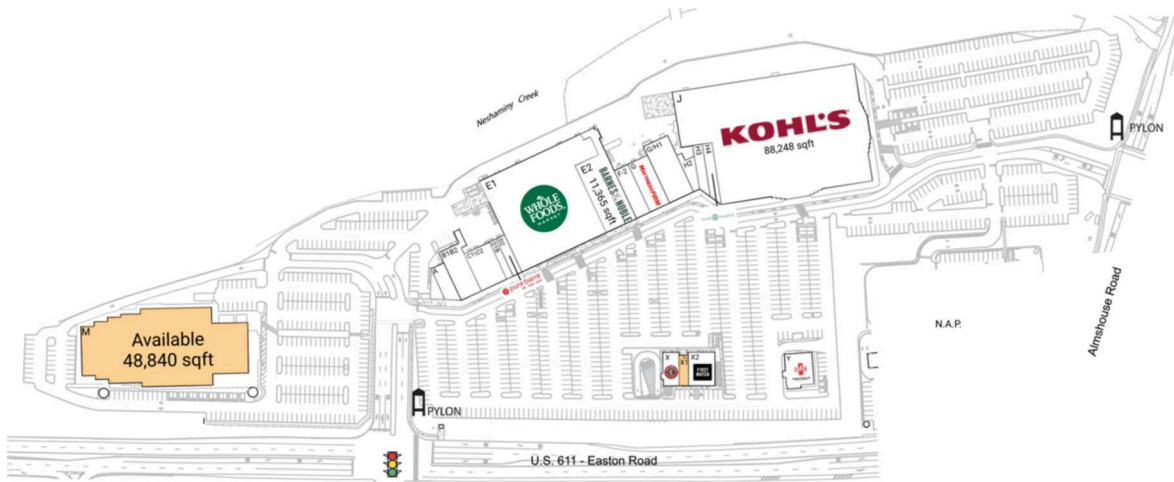

# Barn Plaza

Philadelphia-Camden-Wilmington, PA-NJ-DE-MD

40.2731, -75.1275  
1745 South Easton Road | Doylestown, PA 18901

## Available Space

M	48,840 SF
X1	1,200 SF

## Current Retailers

A	Honeygrow	2,326 SF
B1B2	Piccolo Trattoria	4,950 SF
C1\C2	Gerhard's Appliances	5,100 SF
D1B	Douglas Jewelers	1,275 SF
D2	Pure Barre	1,700 SF
E1	Whole Foods Market	0 SF
E2	Barnes & Noble	11,365 SF
F-2	Affordable Dentures & Implants	3,520 SF
G	Mattress Firm	4,950 SF
G/H1	Elite Salon & Suites	6,864 SF
H2	Joli Beautique	1,590 SF
H3	Nail Bliss	1,899 SF
H4	Club Pilates	2,497 SF
J	Kohl's	88,248 SF
X	Chipotle Mexican Grill	2,394 SF
X2	First Watch	3,900 SF
Y	AFC Urgent Care	3,532 SF