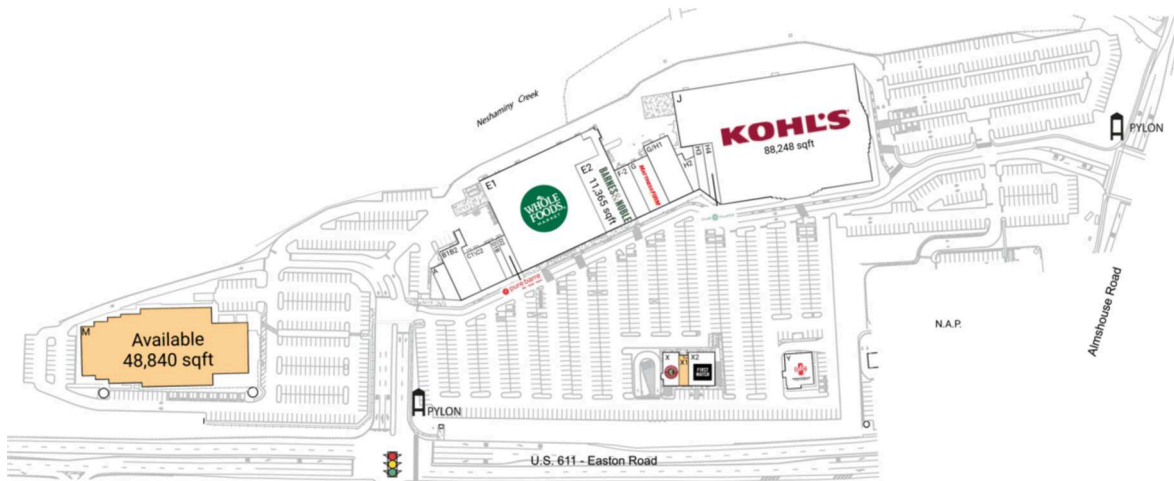

# Barn Plaza

Philadelphia-Camden-Wilmington, PA-NJ-DE-MD

40.2731, -75.1275  
1745 South Easton Road | Doylestown, PA 18901

## Available Space

M	48,840 SF
X1	1,200 SF

## Current Retailers

A	Honeygrow	2,326 SF
B1B2	Piccolo Trattoria	4,950 SF
C1\C2	Gerhard's Appliances	5,100 SF
D1B	Douglas Jewelers	1,275 SF
D2	Pure Barre	1,700 SF
E1	Whole Foods Market	0 SF
E2	Barnes & Noble	11,365 SF
F-2	Affordable Dentures & Implants	3,520 SF
G	Mattress Firm	4,950 SF
G/H1	Elite Salon & Suites	6,864 SF
H2	Joli Beautique	1,590 SF
H3	Cosmo Nail Lounge	1,899 SF
H4	Club Pilates	2,497 SF
J	Kohl's	88,248 SF
X	Chipotle Mexican Grill	2,394 SF
X2	First Watch	3,900 SF
Y	AFC Urgent Care	3,532 SF