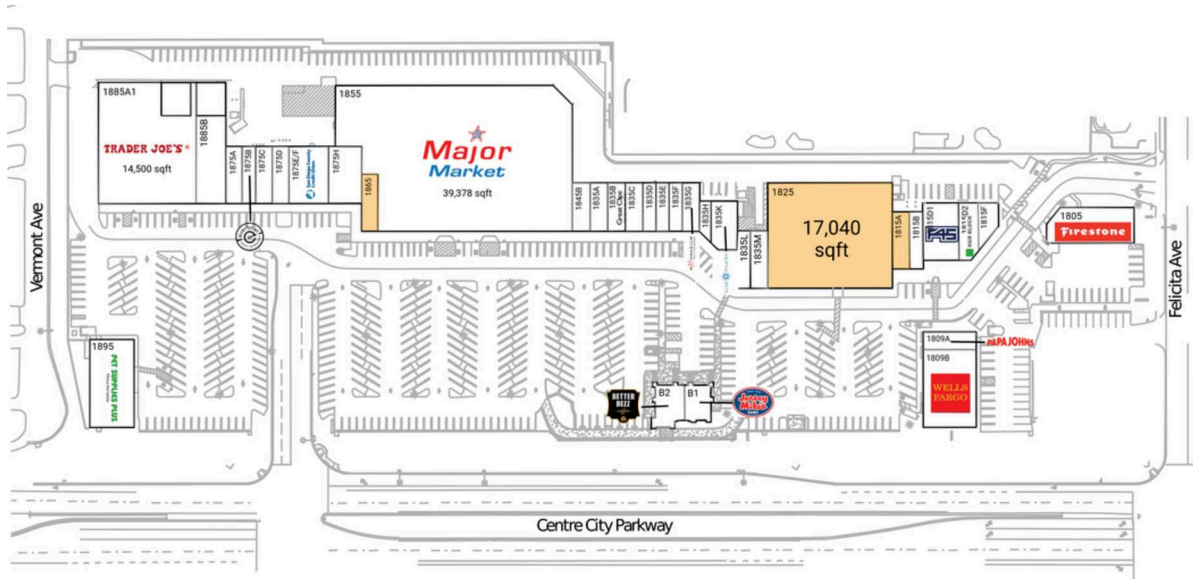

Felicita Town Center

San Diego-Chula Vista-Carlsbad, CA

33.1004, -117.0737
1855 South Centre City Parkway | Escondido, CA 92025

Available Space

1815A	1,300 SF
1825	17,040 SF
1865	1,200 SF

Current Retailers

B1	Jersey Mike's Subs	1,200 SF
B2	Better Buzz Coffee	1,500 SF
1805	Firestone	3,825 SF
1809A	Papa John's	1,200 SF
1809B	Wells Fargo	5,300 SF
1815B	EyeBrow Lounge	1,000 SF
1815D1	F45 Training	2,652 SF
1815D2	H&R Block	1,297 SF
1815F	Sydnee's Pet Grooming	1,000 SF
1835A	That Place That Ships	1,100 SF
1835B	Great Clips	1,100 SF
1835C	Sushi Nori	1,100 SF
1835D	Gateway Cleaners	825 SF
1835E	Access Eyecare Optometry	825 SF
1835F	Miracle-Ear	825 SF
1835G	Mathnasium	1,100 SF
1835H	Hello Massage	1,116 SF
1835K	Club Pilates	2,145 SF
1835L	Escondido Cigars	975 SF
1835M	Prestige Nails And Spa	1,300 SF
1845B	Watch Outlet	1,120 SF
1855	Major Market	39,378 SF
1875A	Black Sheep Barber	1,210 SF
1875B	Everbowl	1,000 SF
1875C	Dental Care Of Escondido	1,235 SF
1875D	China Bros Chinese Restaurant	1,235 SF
1875E/F	San Diego County Credit Union	2,925 SF
1875H	Los Armando's Mexican Food	2,470 SF
1885A1	Trader Joe's	14,500 SF
1885B	Carbon Health	3,372 SF
1895	Pet Supplies Plus	5,000 SF