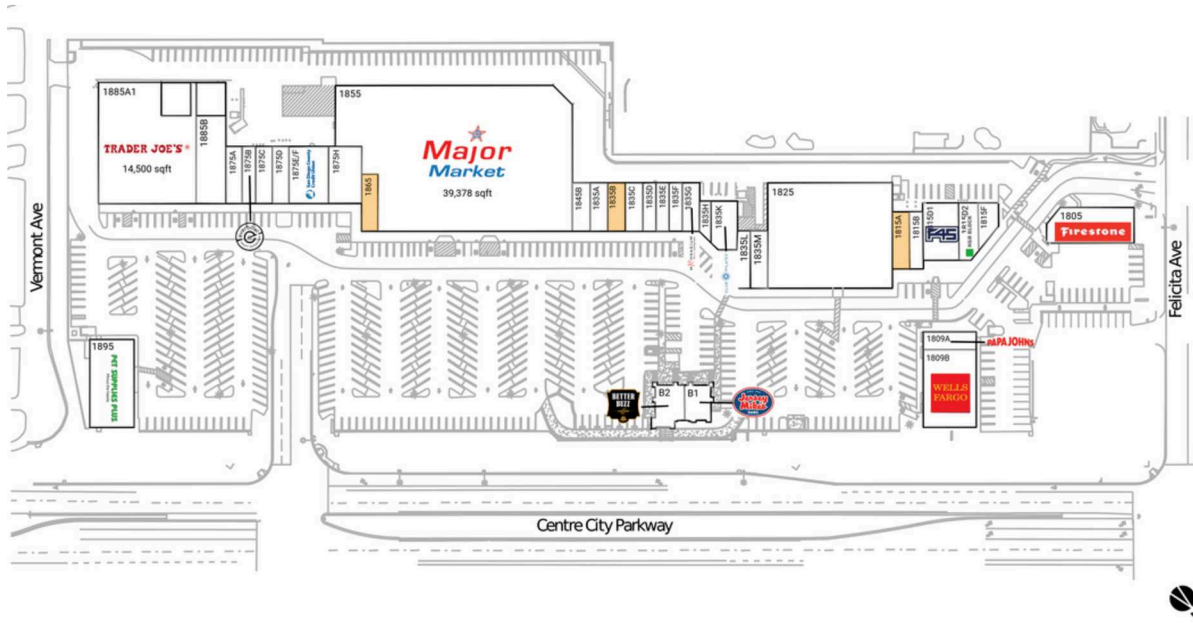

Felicita Town Center

San Diego-Chula Vista-Carlsbad, CA

33.1004, -117.0737

1855 South Centre City Parkway | Escondido, CA 92025

Available Space

| | |
|-------|----------|
| 1815A | 1,300 SF |
| 1835B | 1,100 SF |
| 1865 | 1,200 SF |

Current Retailers

| | | |
|---------|-------------------------------|-----------|
| B1 | Jersey Mike's Subs | 1,200 SF |
| B2 | Better Buzz Coffee | 1,500 SF |
| 1805 | Firestone | 3,825 SF |
| 1809A | Papa John's | 1,200 SF |
| 1809B | Wells Fargo | 5,300 SF |
| 1815B | EyeBrow Lounge | 1,000 SF |
| 1815D1 | F45 Training | 2,652 SF |
| 1815D2 | H&R Block | 1,297 SF |
| 1815F | Sydnee's Pet Grooming | 1,000 SF |
| 1825 | FunBox | 17,040 SF |
| 1835A | That Place That Ships | 1,100 SF |
| 1835C | Sushi Nori | 1,100 SF |
| 1835D | Gateway Cleaners | 825 SF |
| 1835E | Access Eyecare Optometry | 825 SF |
| 1835F | Miracle-Ear | 825 SF |
| 1835G | Mathnasium | 1,100 SF |
| 1835H | Hello Massage | 1,116 SF |
| 1835K | Club Pilates | 2,145 SF |
| 1835L | Escondido Cigars | 975 SF |
| 1835M | Prestige Nails And Spa | 1,300 SF |
| 1845B | Watch Outlet | 1,120 SF |
| 1855 | Major Market | 39,378 SF |
| 1875A | Black Sheep Barber | 1,210 SF |
| 1875B | Everbowl | 1,000 SF |
| 1875C | Dental Care Of Escondido | 1,235 SF |
| 1875D | China Bros Chinese Restaurant | 1,235 SF |
| 1875E/F | San Diego County Credit Union | 2,925 SF |
| 1875H | Los Armando's Mexican Food | 2,470 SF |
| 1885A1 | Trader Joe's | 14,500 SF |
| 1885B | Carbon Health | 3,372 SF |
| 1895 | Pet Supplies Plus | 5,000 SF |