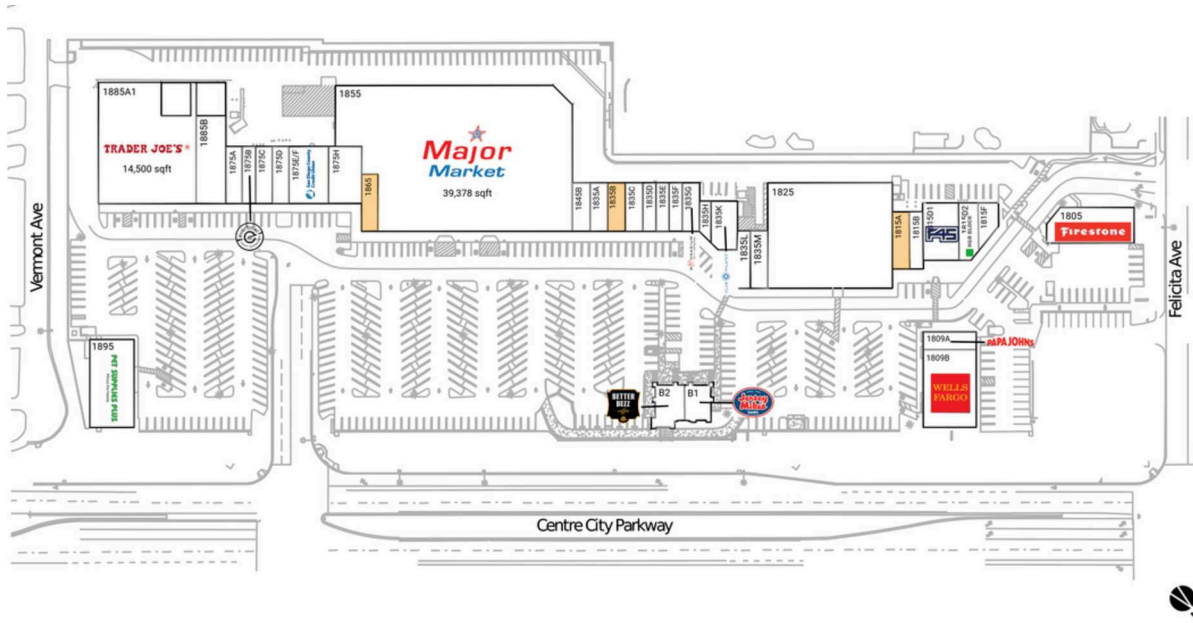

Felicita Town Center

San Diego-Chula Vista-Carlsbad, CA

33.1004, -117.0737
1855 South Centre City Parkway | Escondido, CA 92025

Available Space

1815A	1,300 SF
1835B	1,100 SF
1865	1,200 SF

Current Retailers

B1	Jersey Mike's Subs	1,200 SF
B2	Better Buzz Coffee	1,500 SF
1805	Firestone	3,825 SF
1809A	Papa John's	1,200 SF
1809B	Wells Fargo	5,300 SF
1815B	EyeBrow Lounge	1,000 SF
1815D1	F45 Training	2,652 SF
1815D2	H&R Block	1,297 SF
1815F	Sydnee's Pet Grooming	1,000 SF
1825	FunBox	17,040 SF
1835A	That Place That Ships	1,100 SF
1835C	Sushi Nori	1,100 SF
1835D	Gateway Cleaners	825 SF
1835E	Access Eyecare Optometry	825 SF
1835F	Miracle-Ear	825 SF
1835G	Mathnasium	1,100 SF
1835H	Hello Massage	1,116 SF
1835K	Club Pilates	2,145 SF
1835L	Escondido Cigars	975 SF
1835M	Prestige Nails And Spa	1,300 SF
1845B	Watch Outlet	1,120 SF
1855	Major Market	39,378 SF
1875A	Black Sheep Barber	1,210 SF
1875B	Everbowl	1,000 SF
1875C	Dental Care Of Escondido	1,235 SF
1875D	China Bros Chinese Restaurant	1,235 SF
1875E/F	San Diego County Credit Union	2,925 SF
1875H	Los Armando's Mexican Food	2,470 SF
1885A1	Trader Joe's	14,500 SF
1885B	Carbon Health	3,372 SF
1895	Pet Supplies Plus	5,000 SF