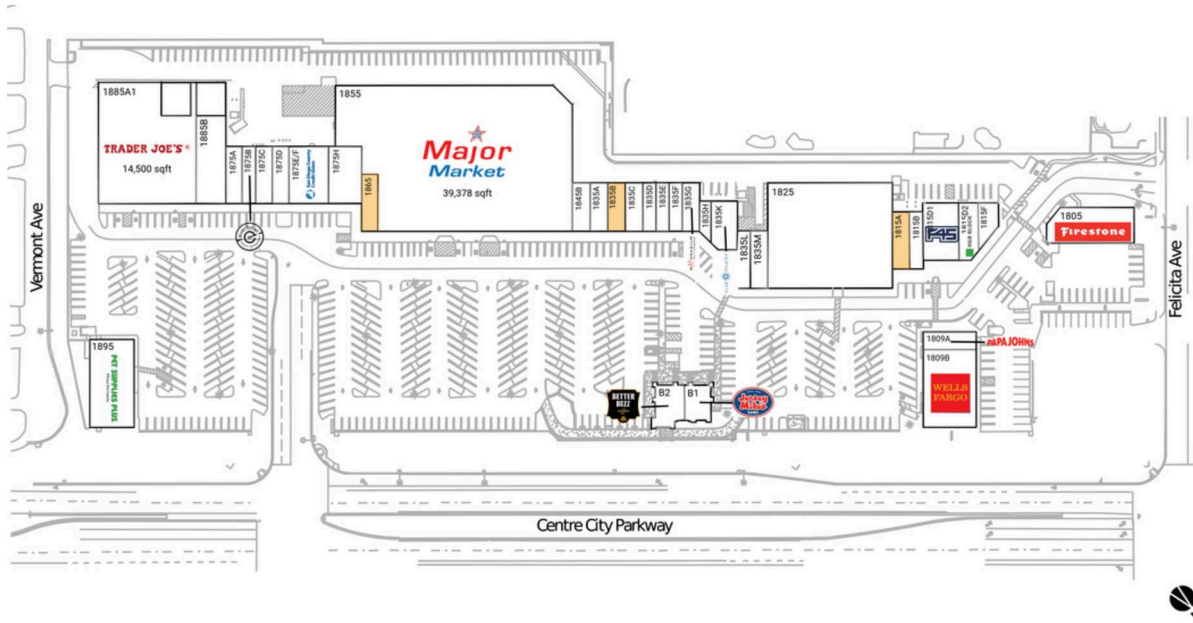

# Felicita Town Center

San Diego-Chula Vista-Carlsbad, CA

33.1004, -117.0737  
1855 South Centre City Parkway | Escondido, CA 92025

## Available Space

1815A	1,300 SF
1835B	1,100 SF
1865	1,200 SF

## Current Retailers

B1	Jersey Mike's Subs	1,200 SF
B2	Better Buzz Coffee	1,500 SF
1805	Firestone	3,825 SF
1809A	Papa John's	1,200 SF
1809B	Wells Fargo	5,300 SF
1815B	EyeBrow Lounge	1,000 SF
1815D1	F45 Training	2,652 SF
1815D2	H&R Block	1,297 SF
1815F	Sydnee's Pet Grooming	1,000 SF
1825	FunBox	17,040 SF
1835A	That Place That Ships	1,100 SF
1835C	Sushi Nori	1,100 SF
1835D	Gateway Cleaners	825 SF
1835E	Access Eyecare Optometry	825 SF
1835F	Miracle-Ear	825 SF
1835G	Mathnasium	1,100 SF
1835H	Hello Massage	1,116 SF
1835K	Club Pilates	2,145 SF
1835L	Escondido Cigars	975 SF
1835M	Prestige Nails And Spa	1,300 SF
1845B	Watch Outlet	1,120 SF
1855	Major Market	39,378 SF
1875A	Black Sheep Barber	1,210 SF
1875B	Everbowl	1,000 SF
1875C	Dental Care Of Escondido	1,235 SF
1875D	China Bros Chinese Restaurant	1,235 SF
1875E/F	San Diego County Credit Union	2,925 SF
1875H	Los Armando's Mexican Food	2,470 SF
1885A1	Trader Joe's	14,500 SF
1885B	Carbon Health	3,372 SF
1895	Pet Supplies Plus	5,000 SF