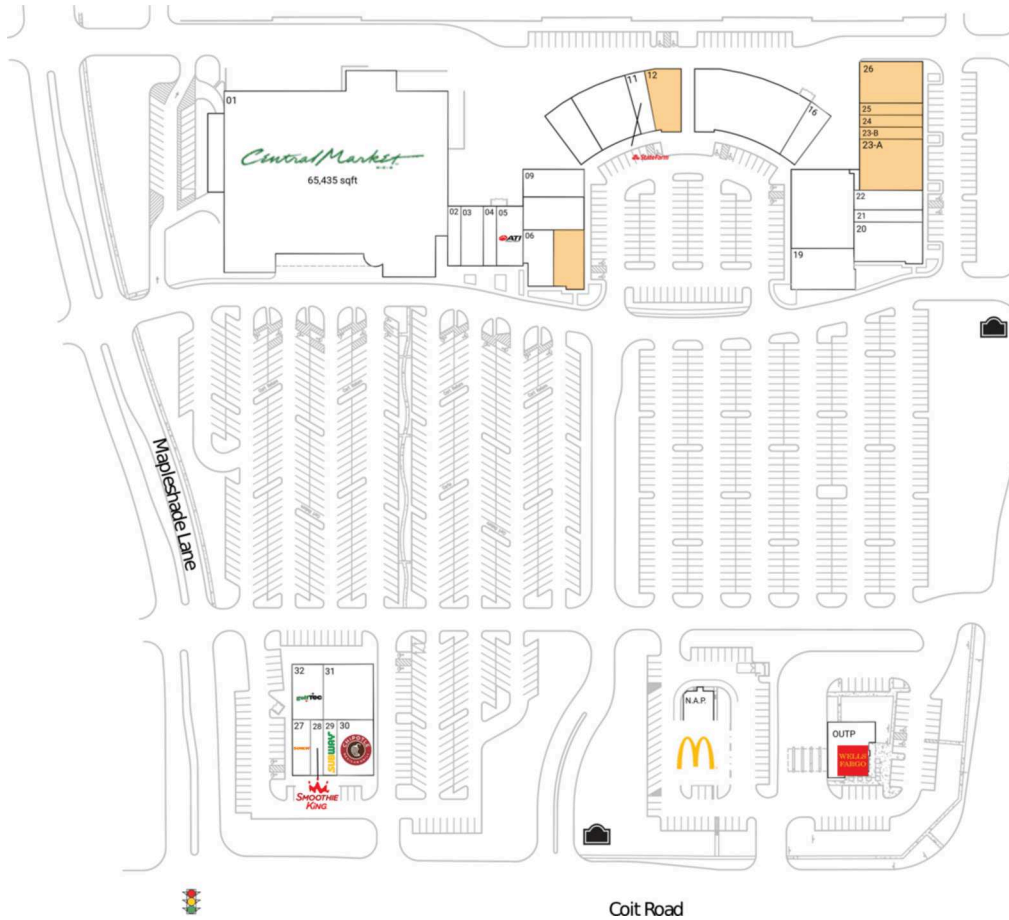

# Market Plaza

Dallas-Fort Worth-Arlington, TX

33.0017, -96.7676  
3801 W. President George Bush Turnpike | Plano, TX 75075

## Available Space

07	3,400 SF
12	2,784 SF
23-A	5,670 SF
23-B	1,200 SF
24	1,200 SF
25	1,200 SF
26	4,337 SF

## Current Retailers

N.A.P.	McDonald's	0 SF
OUTP	Wells Fargo	5,476 SF
01	Central Market	65,435 SF
02	Nazo Jewelry	1,320 SF
03	M Spa & Beauty	2,264 SF
04	Slim4Life	1,316 SF
05	ATI Physical Therapy	2,800 SF
06	Vu's Tailor	2,572 SF
09	Blessful Events	3,600 SF
11	State Farm	1,200 SF
16	Dental One/Family First Dental	2,700 SF
19	Fat Oyster Seafood Restaurant	4,500 SF
20	SAKAE Hibachi & Sushi	4,250 SF
21	Toco Toco Tea	1,200 SF
22	DFW MRI	2,169 SF
27	Dunkin'	1,435 SF
28	Smoothie King	1,200 SF
29	Subway	1,286 SF
30	Chipotle Mexican Grill	3,000 SF
31	The Dental Method	4,491 SF
32	GolfTec	2,645 SF