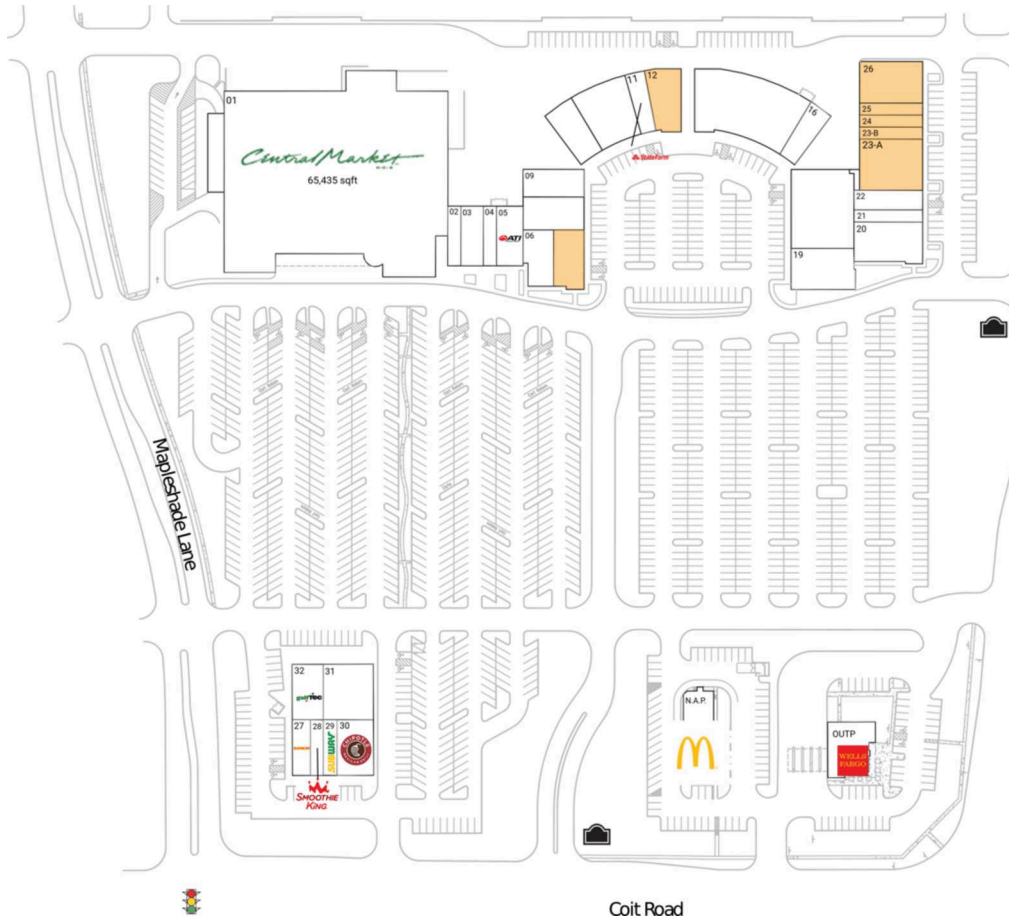

Market Plaza

Dallas-Fort Worth-Arlington, TX

33.0017, -96.7676

3801 W. President George Bush Turnpike | Plano, TX 75075

Available Space

07	3,400 SF
12	2,784 SF
23-A	5,670 SF
23-B	1,200 SF
24	1,200 SF
25	1,200 SF
26	4,337 SF

Current Retailers

N.A.P.	McDonald's	0 SF
OUTP	Wells Fargo	5,476 SF
01	Central Market	65,435 SF
02	Nazo Jewelry	1,320 SF
03	M Spa & Beauty	2,264 SF
04	Slim4Life	1,316 SF
05	ATI Physical Therapy	2,800 SF
06	Vu's Tailor	2,572 SF
09	Blessful Events	3,600 SF
11	State Farm	1,200 SF
16	Dental One/Family First Dental	2,700 SF
19	Fat Oyster Seafood Restaurant	4,500 SF
20	SAKAE Hibachi & Sushi	4,250 SF
21	Toco Toco Tea	1,200 SF
22	DFW MRI	2,169 SF
27	Dunkin'	1,435 SF
28	Smoothie King	1,200 SF
29	Subway	1,286 SF
30	Chipotle Mexican Grill	3,000 SF
31	The Dental Method	4,491 SF
32	GolfTec	2,645 SF