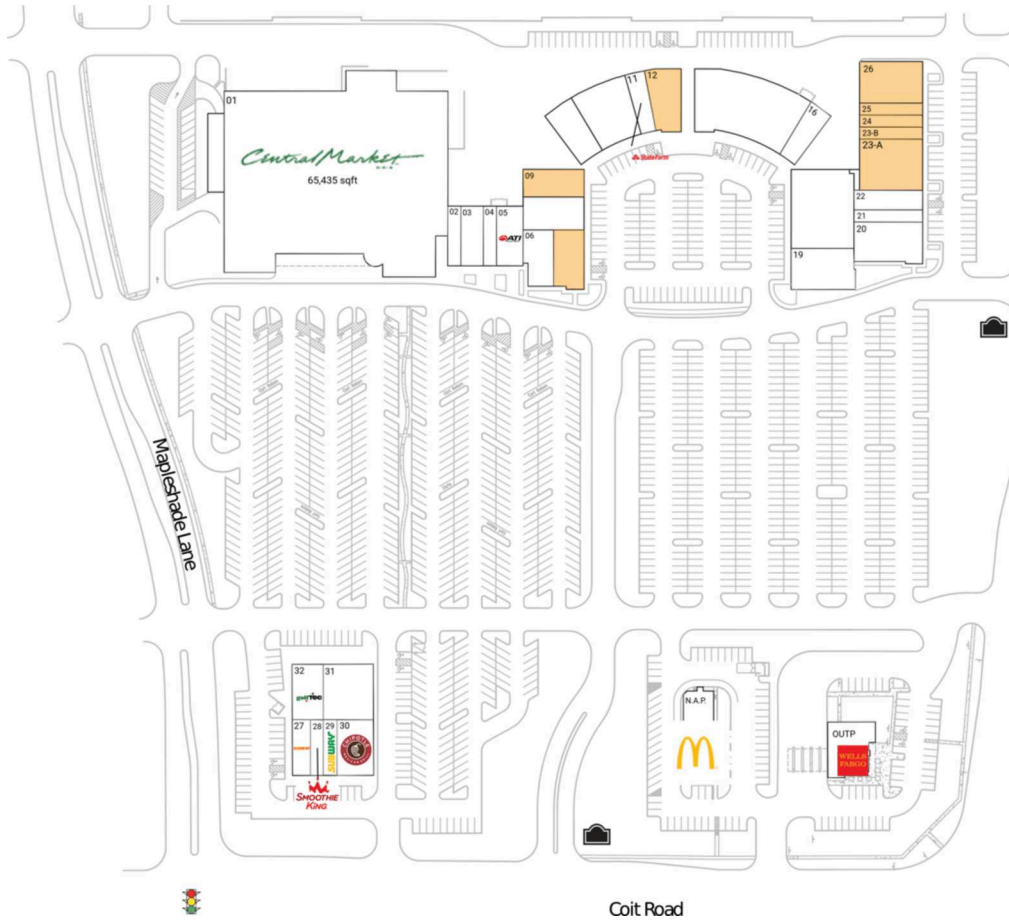

# Market Plaza

Dallas-Fort Worth-Arlington, TX

33.0017, -96.7676  
3801 W. President George Bush Turnpike | Plano, TX 75075

## Available Space

07	3,400 SF
09	3,600 SF
12	2,784 SF
23-A	5,670 SF
23-B	1,200 SF
24	1,200 SF
25	1,200 SF
26	4,337 SF

## Current Retailers

N.A.P.	McDonald's	0 SF
OUTP	Wells Fargo	5,476 SF
01	Central Market	65,435 SF
02	Nazo Jewelry	1,320 SF
03	M Spa & Beauty	2,264 SF
04	Slim4Life	1,316 SF
05	ATI Physical Therapy	2,800 SF
06	Vu's Tailor	2,572 SF
11	State Farm	1,200 SF
16	Dental One/Family First Dental	2,700 SF
19	Fat Oyster Seafood Restaurant	4,500 SF
20	SAKAE Hibachi & Sushi	4,250 SF
21	Toco Toco Tea	1,200 SF
22	DFW MRI	2,169 SF
27	Dunkin'	1,435 SF
28	Smoothie King	1,200 SF
29	Subway	1,286 SF
30	Chipotle Mexican Grill	3,000 SF
31	The Dental Method	4,491 SF
32	GolfTec	2,645 SF