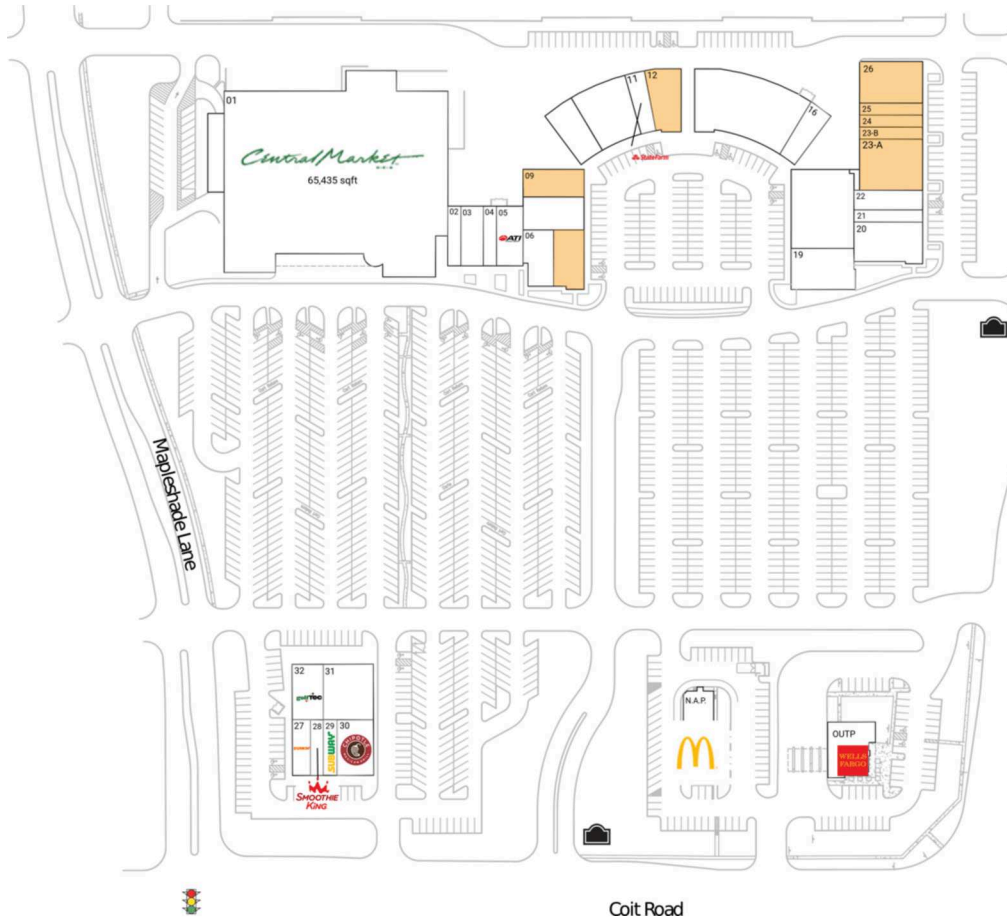

Market Plaza

Dallas-Fort Worth-Arlington, TX

33.0017, -96.7676

3801 W. President George Bush Turnpike | Plano, TX 75075

Available Space

07	3,400 SF
09	3,600 SF
12	2,784 SF
23-A	5,670 SF
23-B	1,200 SF
24	1,200 SF
25	1,200 SF
26	4,337 SF

Current Retailers

N.A.P.	McDonald's	0 SF
OUTP	Wells Fargo	5,476 SF
01	Central Market	65,435 SF
02	Nazo Jewelry	1,320 SF
03	M Spa & Beauty	2,264 SF
04	Slim4Life	1,316 SF
05	ATI Physical Therapy	2,800 SF
06	Vu's Tailor	2,572 SF
11	State Farm	1,200 SF
16	Dental One/Family First Dental	2,700 SF
19	Fat Oyster Seafood Restaurant	4,500 SF
20	SAKAE Hibachi & Sushi	4,250 SF
21	Toco Toco Tea	1,200 SF
22	DFW MRI	2,169 SF
27	Dunkin'	1,435 SF
28	Smoothie King	1,200 SF
29	Subway	1,286 SF
30	Chipotle Mexican Grill	3,000 SF
31	The Dental Method	4,491 SF
32	GolfTec	2,645 SF