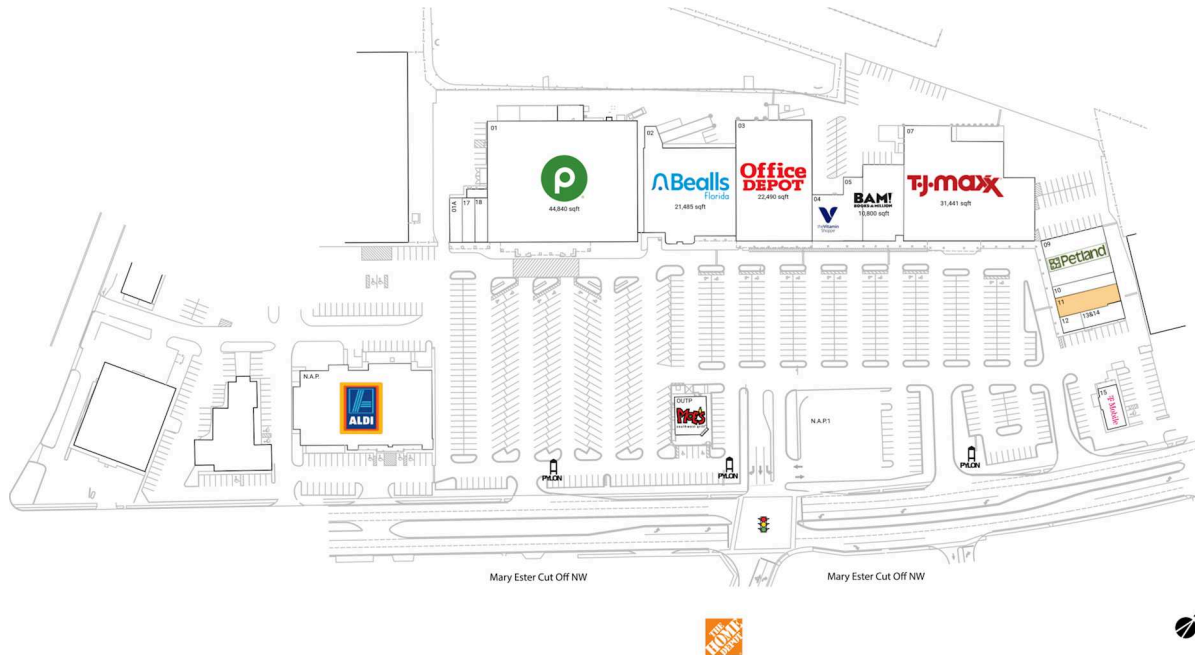

Sun Plaza

Crestview-Fort Walton Beach-Destin, FL

30.4263, -86.6416

415 Mary Esther Cut Off | Fort Walton Beach, FL 32548

Available Space

11 2,468 SF

Current Retailers

N.A.P.	ALDI	0 SF
N.A.P.1	Neighborhood Cafe	0 SF
N.A.P.2	The Home Depot	0 SF
OUTP	Moe's Southwest Grill	3,000 SF
01	Publix	44,840 SF
01A	Publix Liquor	1,400 SF
02	Bealls Florida	21,485 SF
03	Office Depot	22,490 SF
04	The Vitamin Shoppe	3,500 SF
05	Books-A-Million	10,800 SF
07	T.J. Maxx	31,441 SF
09	Petland	7,500 SF
10	Hotworx	1,874 SF
12	Tropical Smoothie Cafe	832 SF
13&14	Motto Asian Cuisine	1,658 SF
15	T-Mobile	2,030 SF
17	Top Nails	1,400 SF
18	Cuts By Us	1,400 SF