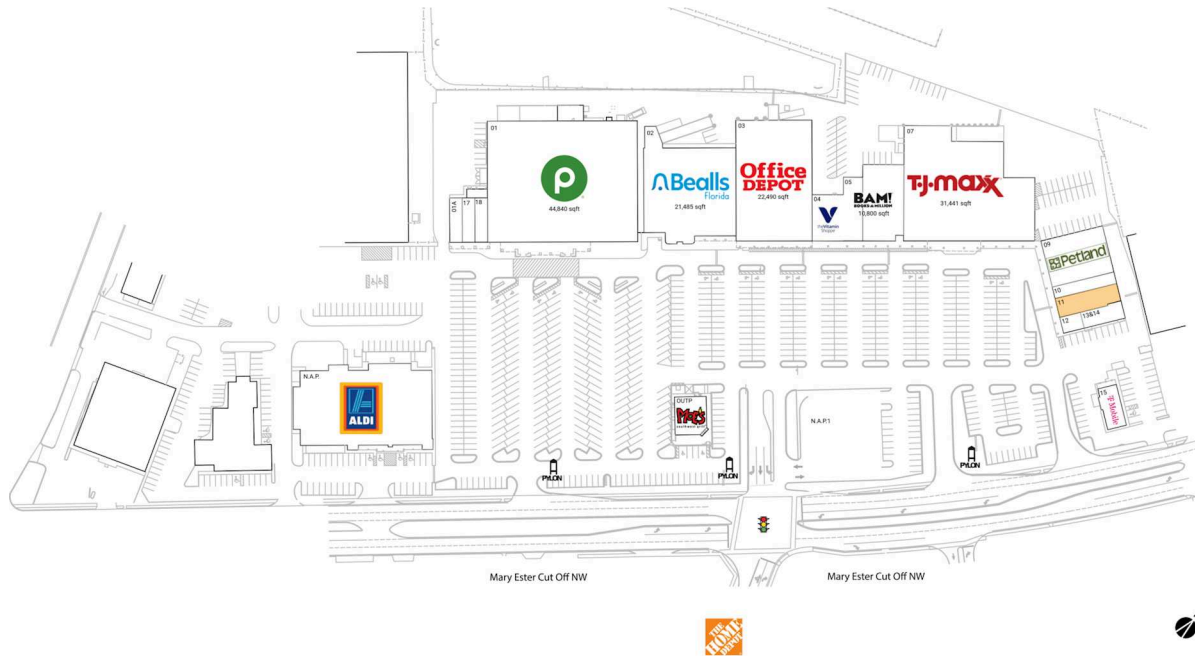

Sun Plaza

Crestview-Fort Walton Beach-Destin, FL

30.4263, -86.6416

415 Mary Esther Cut Off | Fort Walton Beach, FL 32548

Available Space

11 2,468 SF

Current Retailers

N.A.P.	ALDI	0 SF
N.A.P.1	Neighborhood Cafe	0 SF
N.A.P.2	The Home Depot	0 SF
OUTP	Moe's Southwest Grill	3,000 SF
01	Publix	44,840 SF
01A	Publix Liquor	1,400 SF
02	Bealls Florida	21,485 SF
03	Office Depot	22,490 SF
04	The Vitamin Shoppe	3,500 SF
05	Books-A-Million	10,800 SF
07	T.J. Maxx	31,441 SF
09	Petland	7,500 SF
10	Hotworx	1,874 SF
12	Tropical Smoothie Cafe	832 SF
13&14	Motto Asian Cuisine	1,658 SF
15	T-Mobile	2,030 SF
17	Top Nails	1,400 SF
18	Cuts By Us	1,400 SF