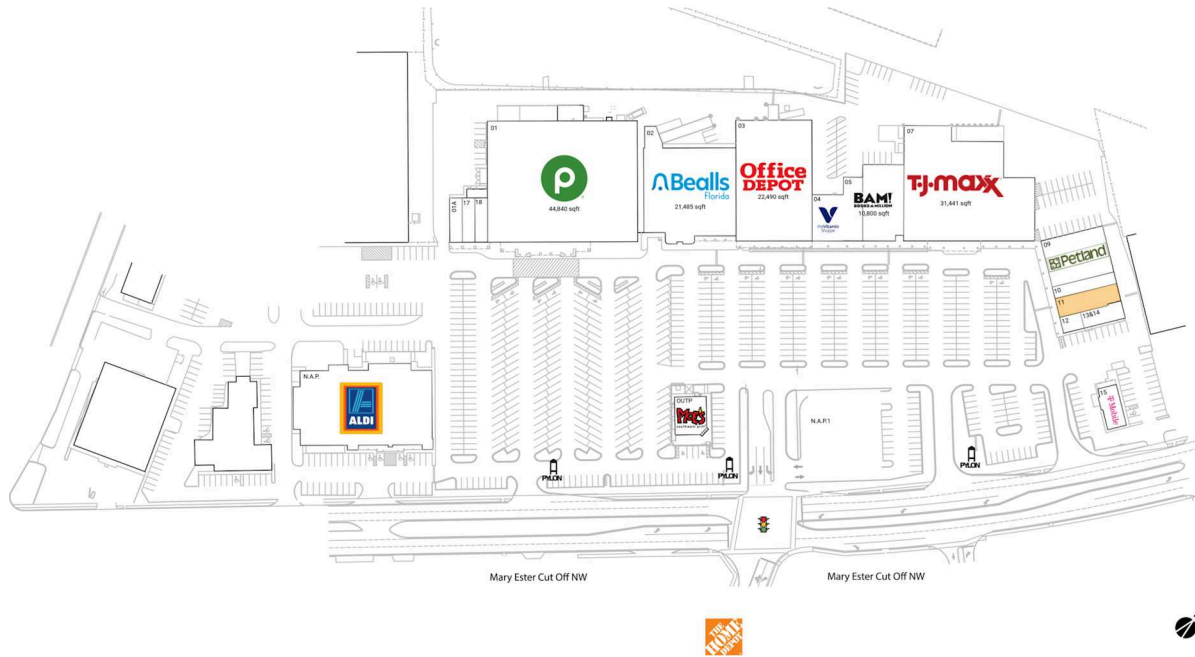

Sun Plaza

Crestview-Fort Walton Beach-Destin, FL

30.4263, -86.6416

415 Mary Esther Cut Off | Fort Walton Beach, FL 32548

Available Space

11 2,468 SF

Current Retailers

N.A.P.	ALDI	0 SF
N.A.P.1	Neighborhood Cafe	0 SF
N.A.P.2	The Home Depot	0 SF
OUTP	Moe's Southwest Grill	3,000 SF
01	Publix	44,840 SF
01A	Publix Liquor	1,400 SF
02	Bealls Florida	21,485 SF
03	Office Depot	22,490 SF
04	The Vitamin Shoppe	3,500 SF
05	Books-A-Million	10,800 SF
07	T.J. Maxx	31,441 SF
09	Petland	7,500 SF
10	Hotworx	1,874 SF
12	Tropical Smoothie Cafe	832 SF
13&14	Motto Asian Cuisine	1,658 SF
15	T-Mobile	2,030 SF
17	Top Nails	1,400 SF
18	Cuts By Us	1,400 SF