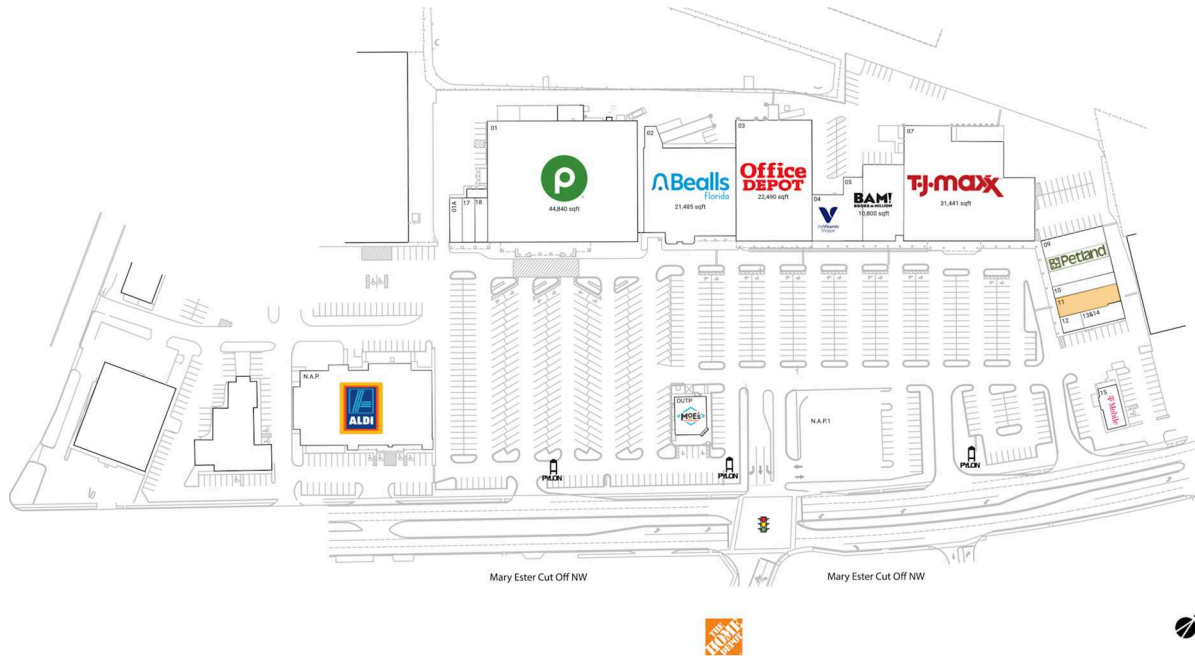

Sun Plaza

Crestview-Fort Walton Beach-Destin, FL

30.4263, -86.6416

415 Mary Esther Cut Off | Fort Walton Beach, FL 32548

Available Space

11 2,468 SF

Current Retailers

N.A.P.	ALDI	0 SF
N.A.P.1	Neighborhood Cafe	0 SF
N.A.P.2	The Home Depot	0 SF
OUTP	Moe's Southwest Grill	3,000 SF
01	Publix	44,840 SF
01A	Publix Liquor	1,400 SF
02	Bealls Florida	21,485 SF
03	Office Depot	22,490 SF
04	The Vitamin Shoppe	3,500 SF
05	Books-A-Million	10,800 SF
07	T.J. Maxx	31,441 SF
09	Petland	7,500 SF
10	Hotworx	1,874 SF
12	Tropical Smoothie Cafe	832 SF
13&14	Motto Asian Cuisine	1,658 SF
15	T-Mobile	2,030 SF
17	Top Nails	1,400 SF
18	Cuts By Us	1,400 SF